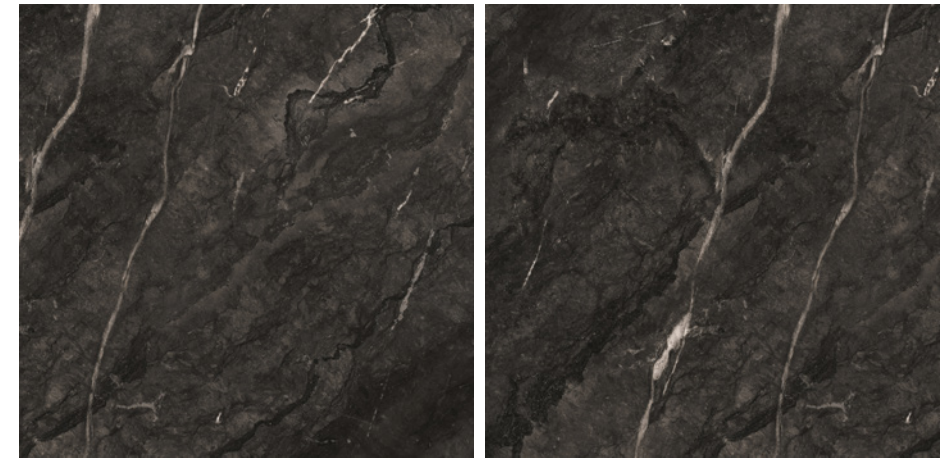

600X600ALA93REK
60x60 - 24"x24" Black Rectified