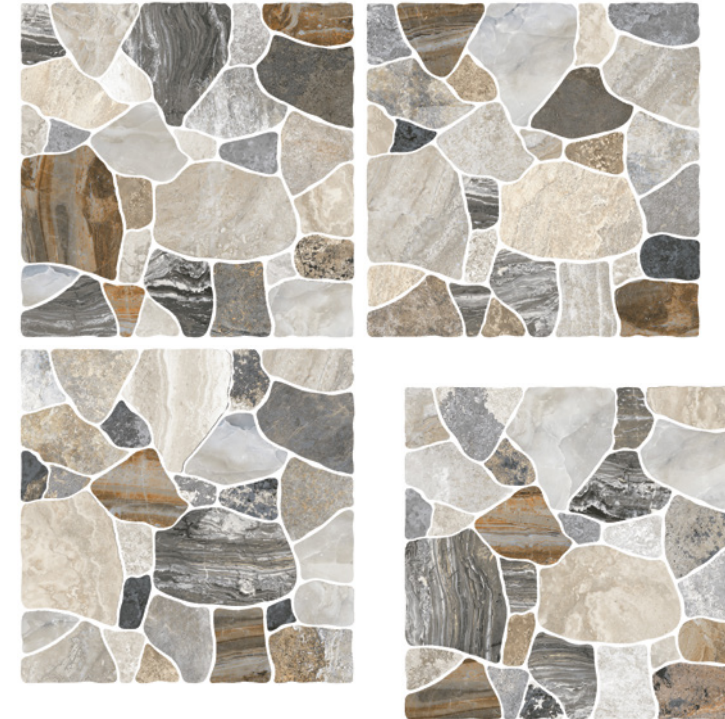

Sorrento

45X45OSRR64 ^{CP} ^M
45x45 - 18"x18" Light Grey / Brown Mix

- **GP**
  GLAZED PORCELAIN
- **M**
  MATT
- **9mm**
  THICKNESS
- **V4**
  SUBSTANTIAL VARIATION
- **R9**
  SLIPPERY
- **FLOOR**
  FLOOR