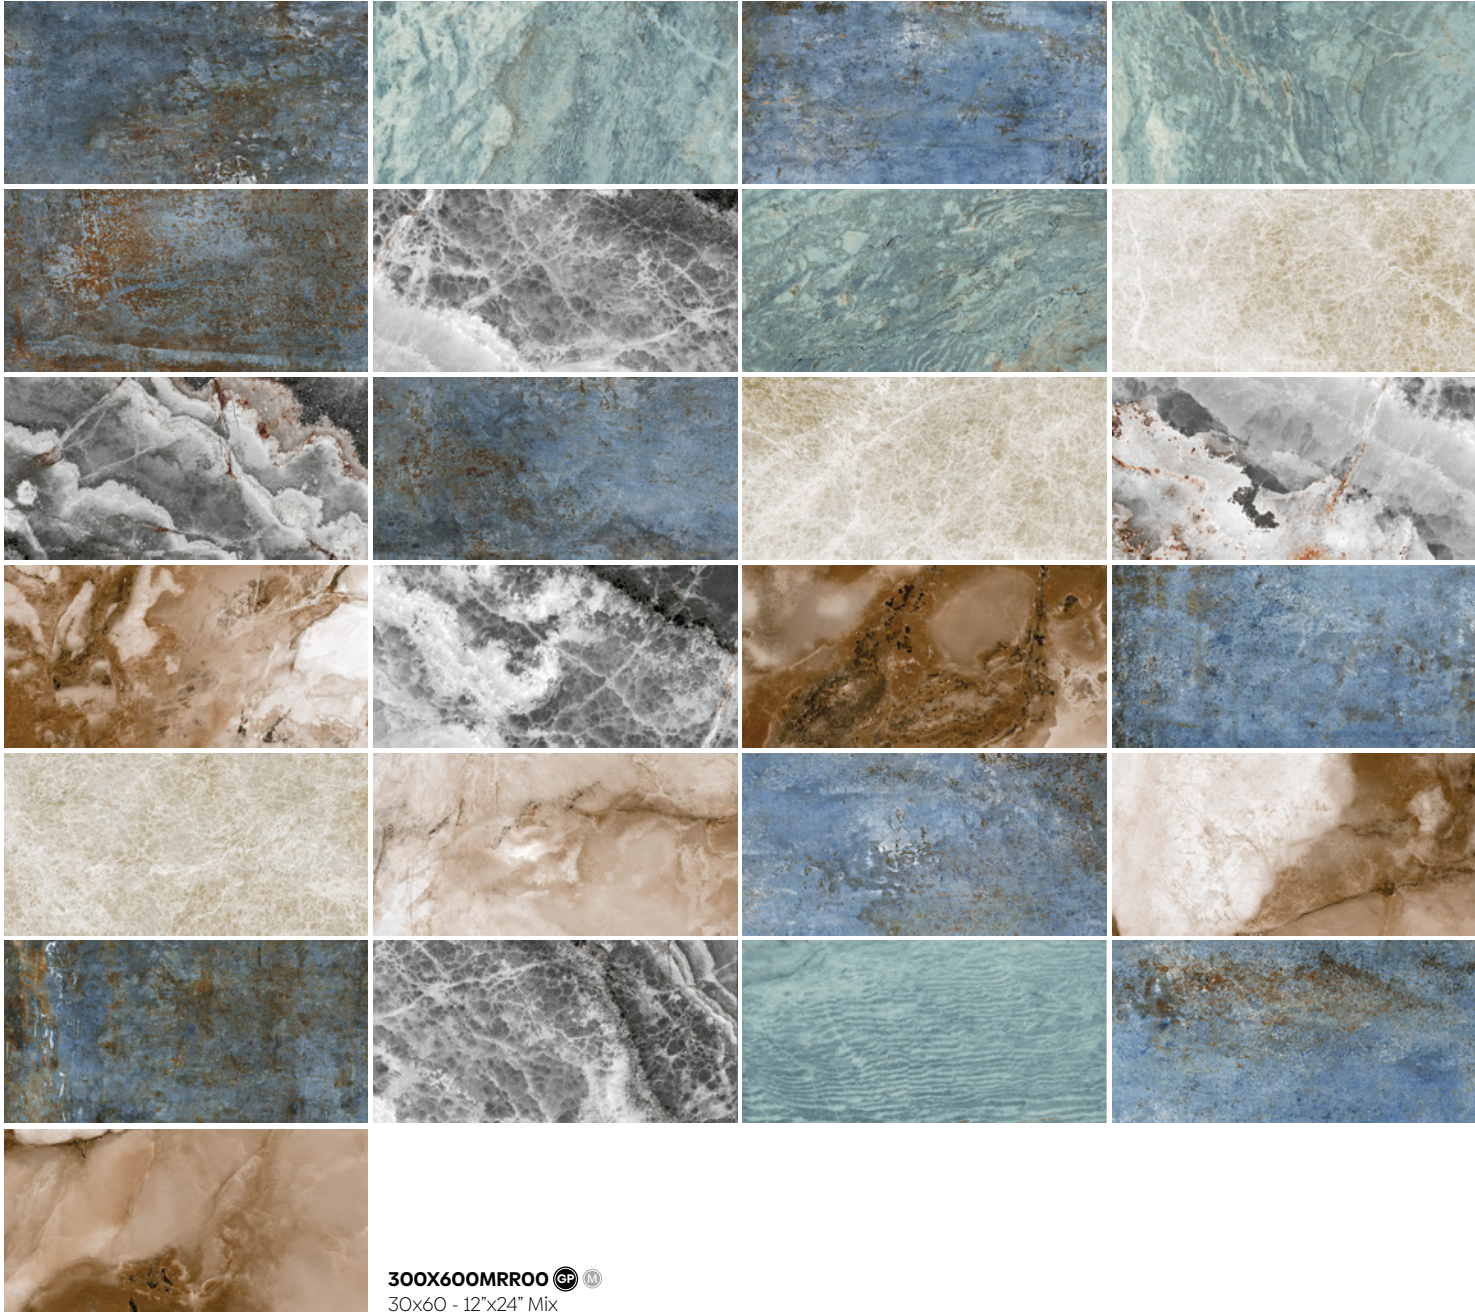

300X600MRROO ©
30x60 - 12"x24" Mix