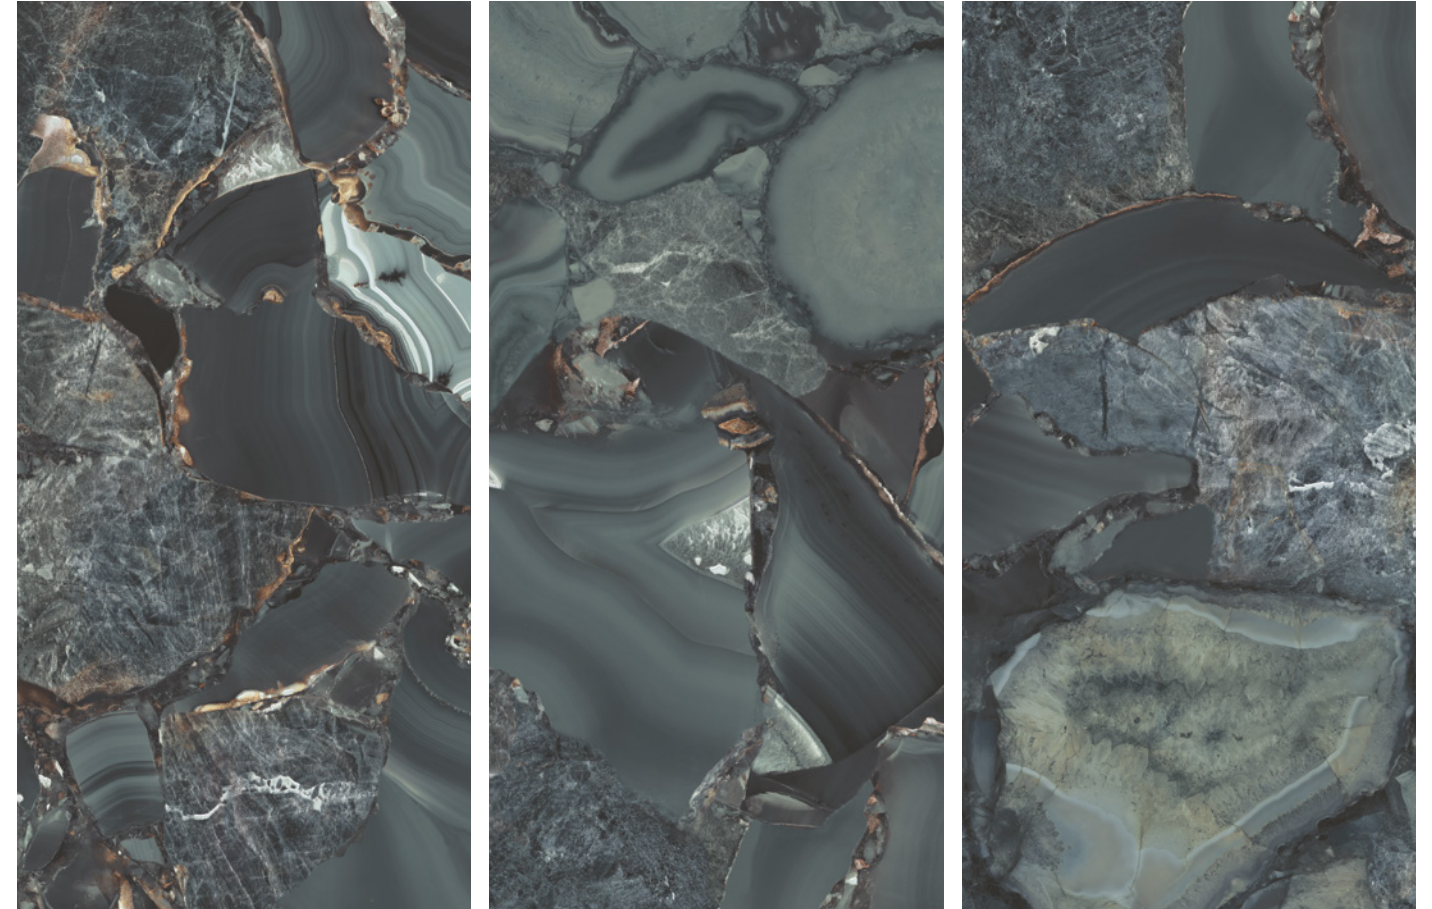

Aventurin

600X1200AVT05PAR  
60x120 - 24"x48" Green Full Polished Rectified

-  GLAZED PORCELAIN
-  FULL POLISHED
-  RECTIFIED
-  THICKNESS
-  MODERATE VARIATION
-  FOR FLOOR & WALL

Greyport

600X1200GYPO3PAR  
60x120 - 24"x48" Grey Full Polished Rectified