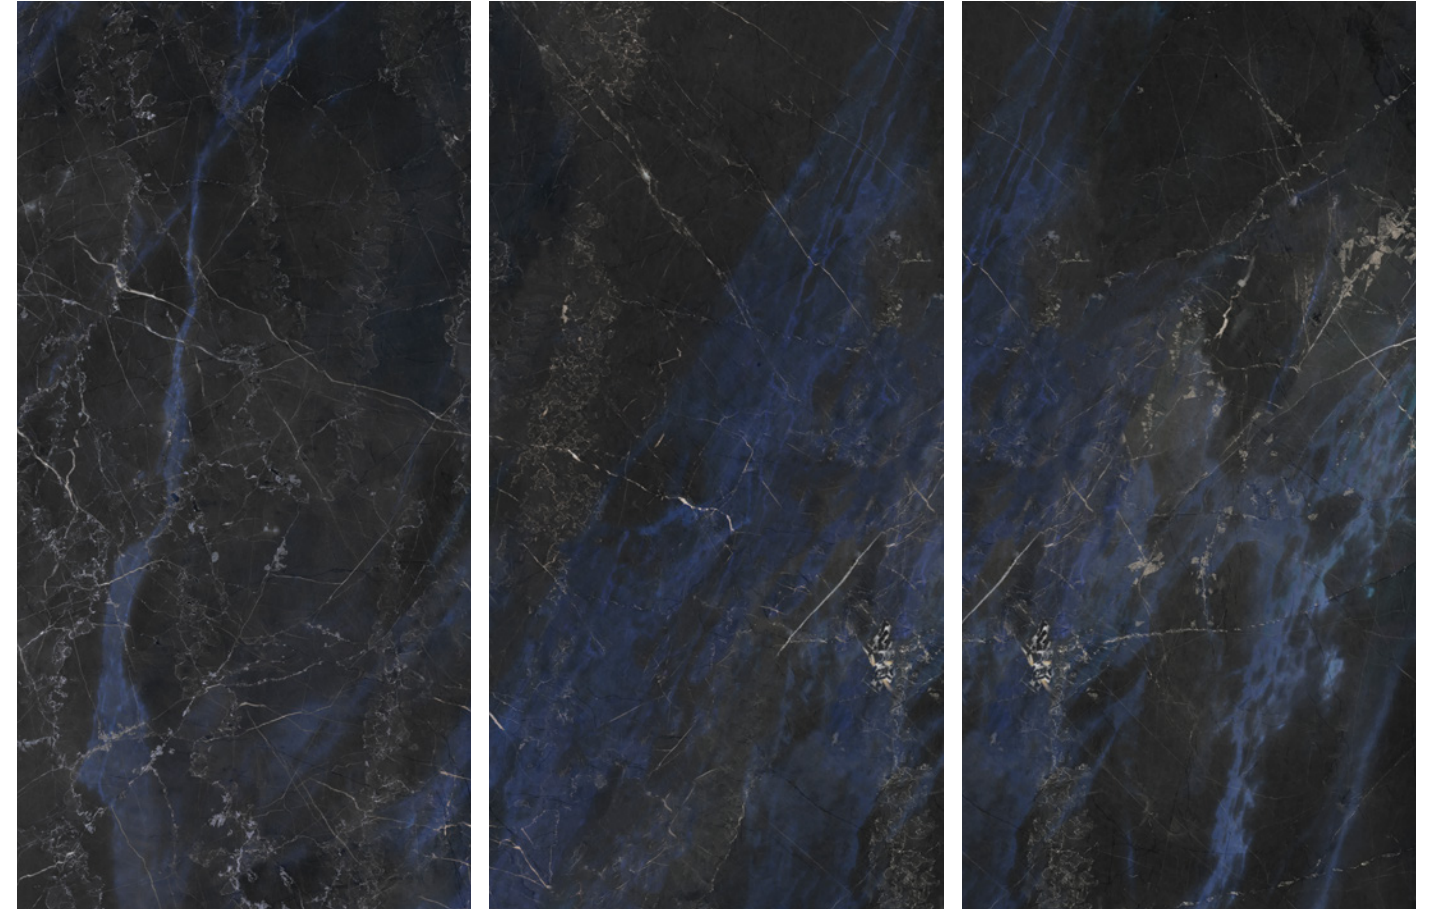

Rialto

600X120ORLT19REK  
60x120 - 24"x48" Anthracite Rectified

600X120ORLT02REK  
60x120 - 24"x48" Beige Rectified

Sapphire

600X1200SPH93PAR  
60x120 - 24"x48" Black Full Polished Rectified

Alabama

GLAZED PORCELAIN