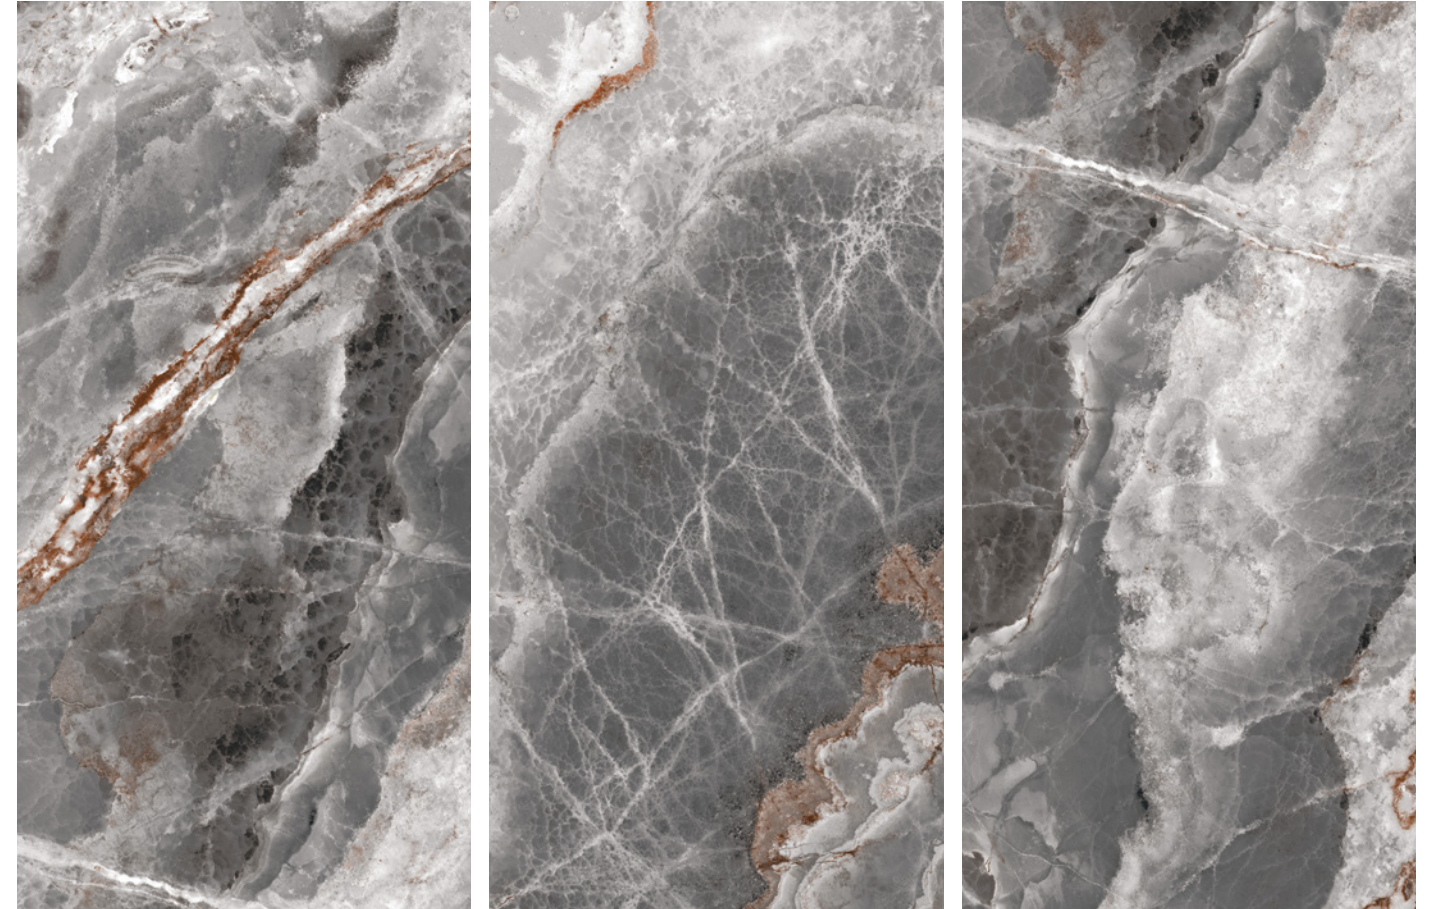

Aventurin

600X1200AVT05PAR  
60x120 - 24"x48" Green Full Polished Rectified

-  GLAZED PORCELAIN
-  FULL POLISHED
-  RECTIFIED
-  THICKNESS
-  MODERATE VARIATION
-  FOR FLOOR & WALL

Greyport

600X1200GYPO3PAR  
60x120 - 24"x48" Grey Full Polished Rectified