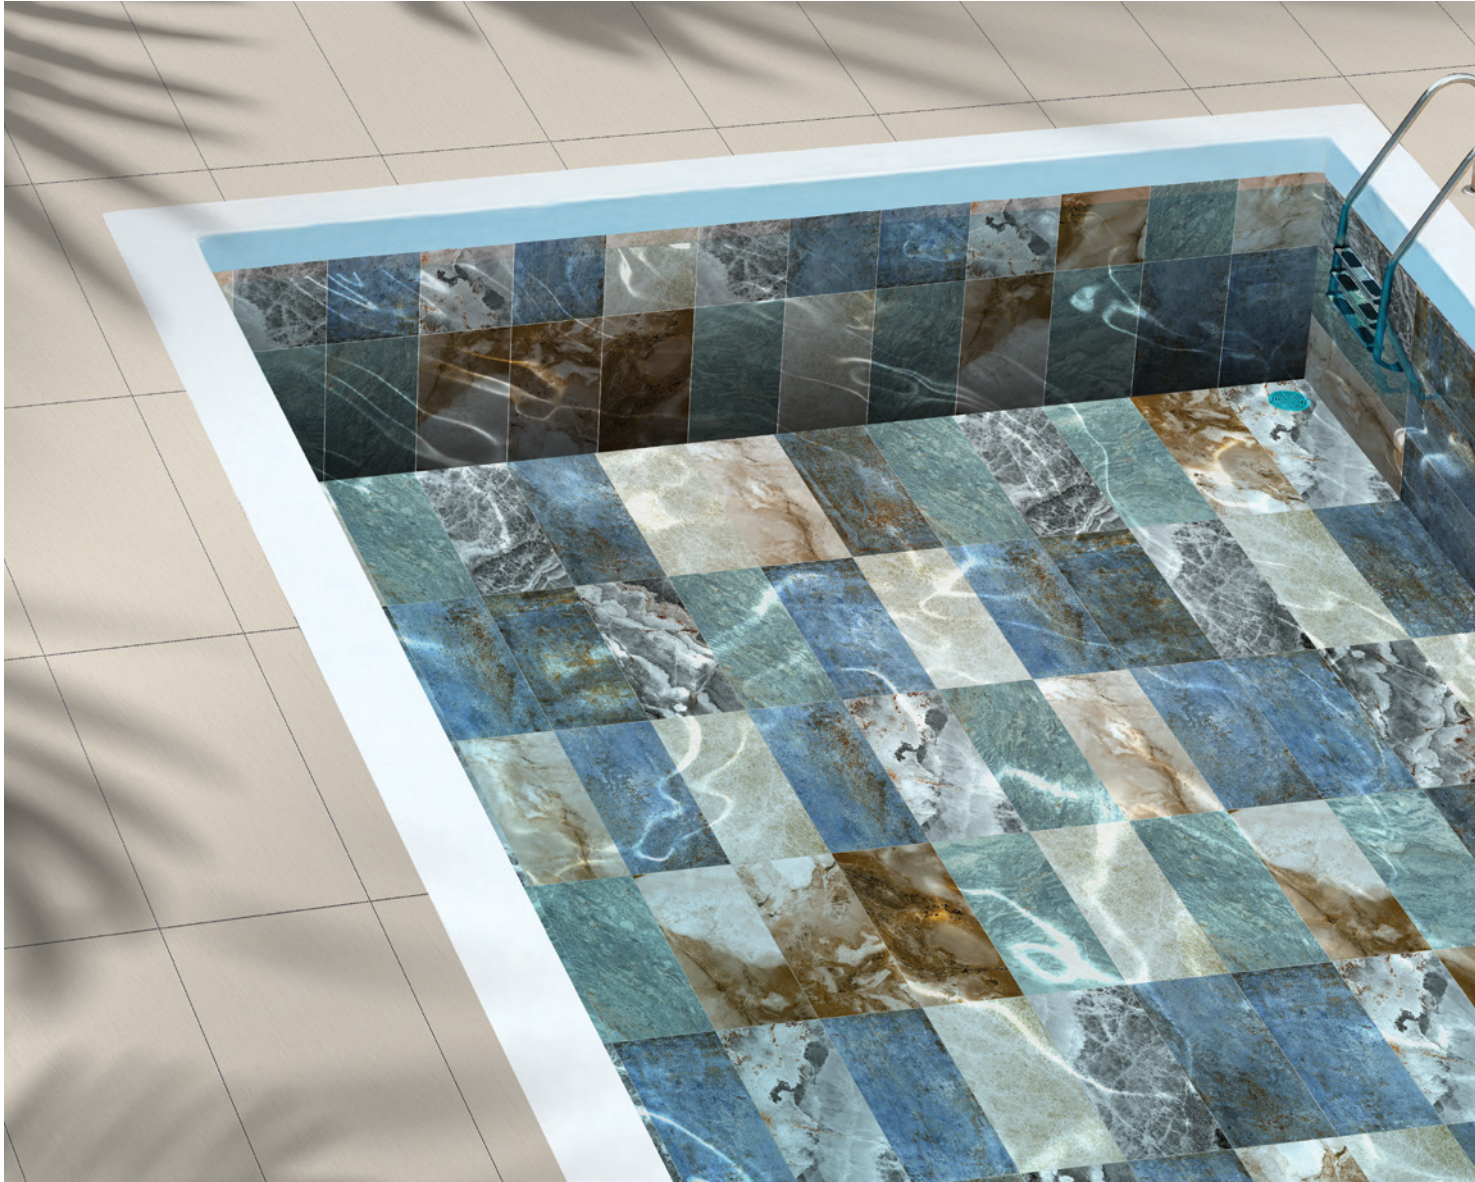

WALL TILE

GLOSSY

THICKNESS
11mm

UNIFORM APPEARANCE
V1

WALL

Mediterranean

- GP**
GLAZED PORCELAIN
- M**
MATT
- 9mm**
THICKNESS
- V4**
SUBSTANTIAL VARIATION
- R9**
SLIPPERY
- FOR FLOOR & WALL**

300X600MRROO ©
30x60 - 12"x24" Mix