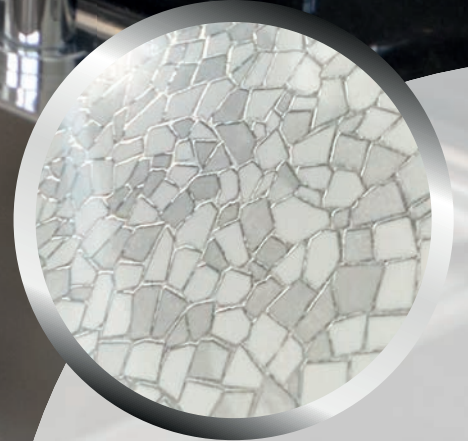

EGESERAMİK

santorini

DEEP
EFFECT INK

600X1200STN01PAR  
58x118 - 23"x47" White Full Polished Rectified

600X600STN01PAR  
58x58 - 23"x23" White Full Polished Rectified

300X600STN01PAR  
28,6x58 - 11"x23" White Full Polished Rectified