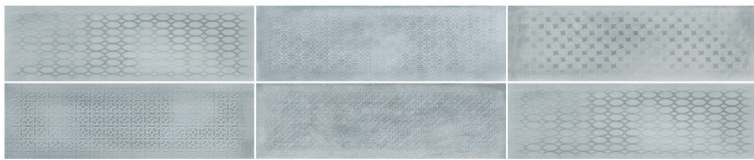

 **EGESERAMİK**

**SOUL**

# SOUL

**060X250SUL03**    
6x25 Steel

**060X250SUL48**    
6x25 Ivory

**060X250SUL05**    
6x25 Mint

**060X250SUL02**    
6x25 Biscotti

**060X250SUL06**    
6x25 Latte