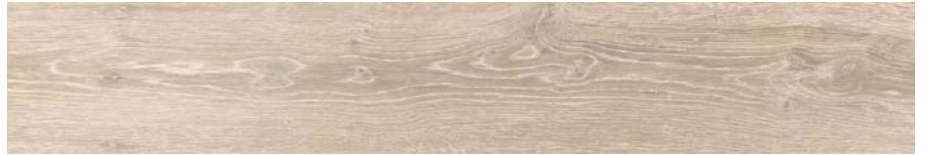

# RAINFOREST

**200X1200RNF01**    
20x120 Beyaz / White

**200X1200RNF02**    
20x120 Bej / Beige

**200X1200RNF00**    
20x120 Mix