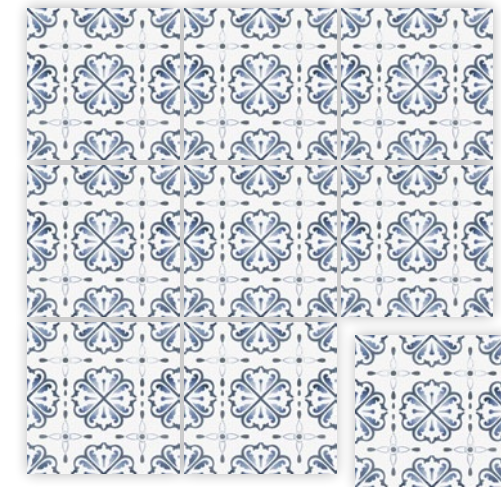

Folk

200X200FLK04 © M
20x20 - 8"x8" Blue