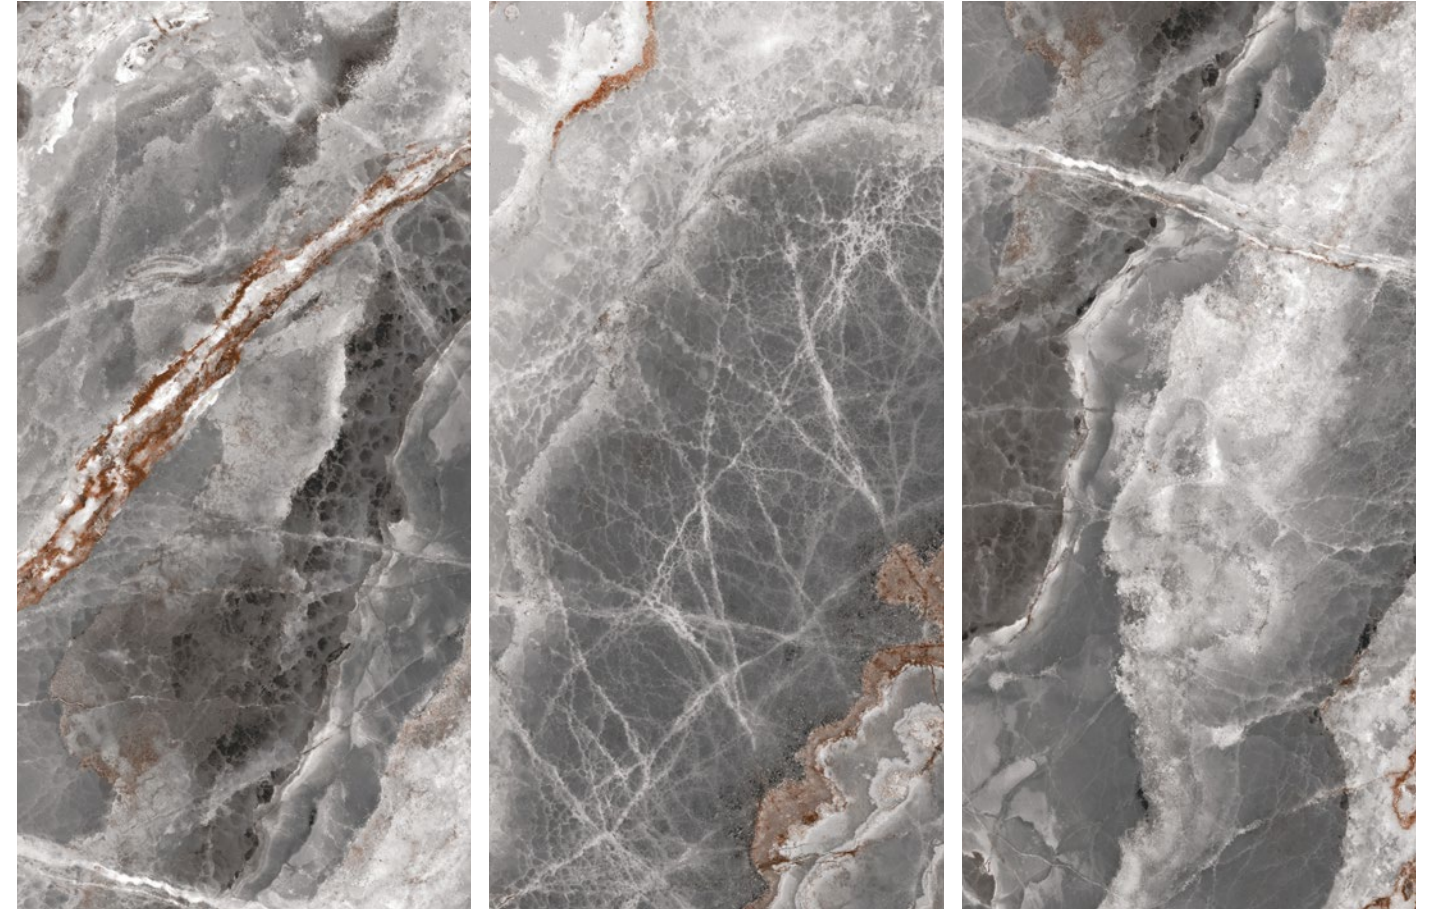

# Greyport

**600X1200GYPO3PAR**    
60x120 - 24"x48" Grey Full Polished Rectified