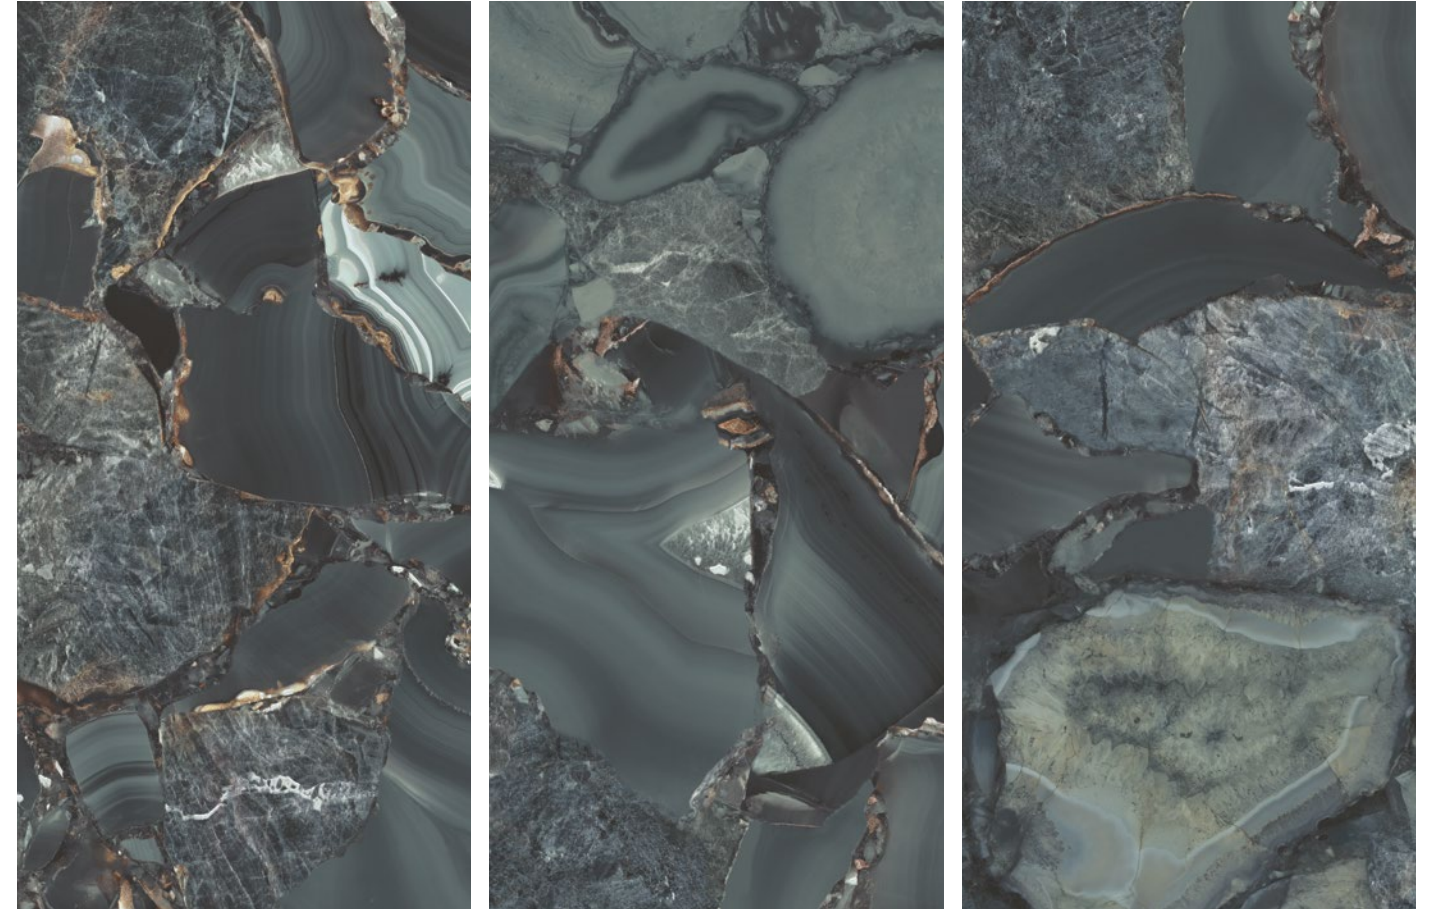

Aventurin

600X1200AVT05PAR
60x120 - 24"x48" Green Full Polished Rectified