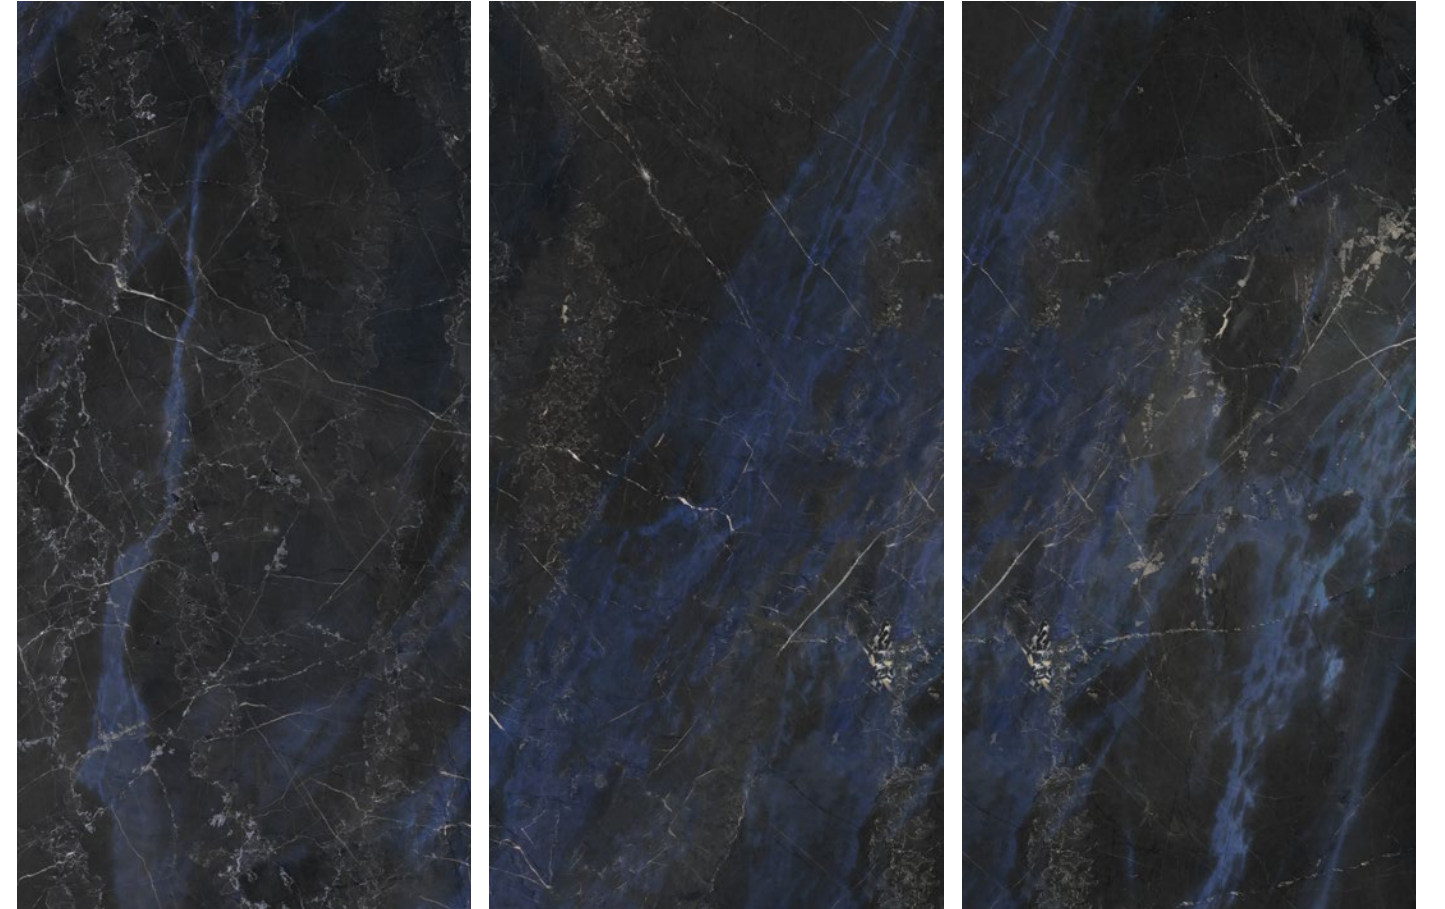

Sapphire

600X1200SPH93PAR
60x120 - 24"x48" Black Full Polished Rectified