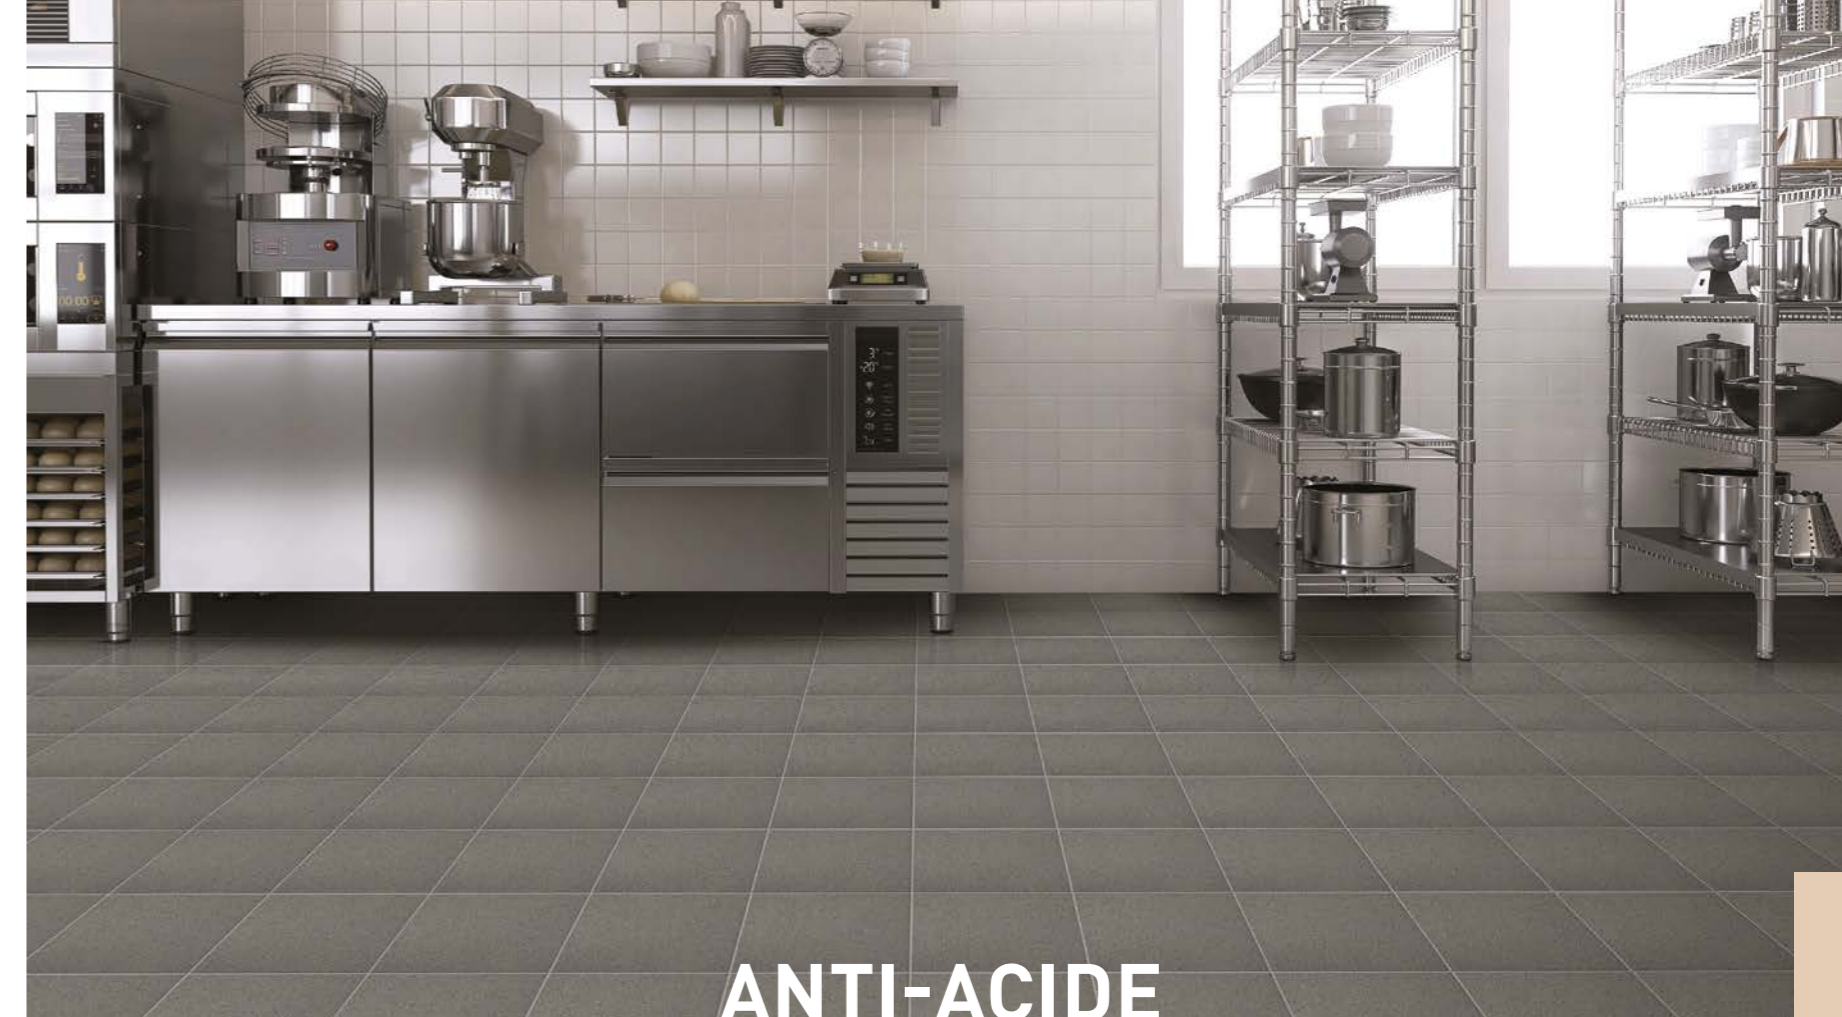

POOL

ANTI-ACIDE

Other Sizes

ANTI-BACTERIAL

Other Sizes