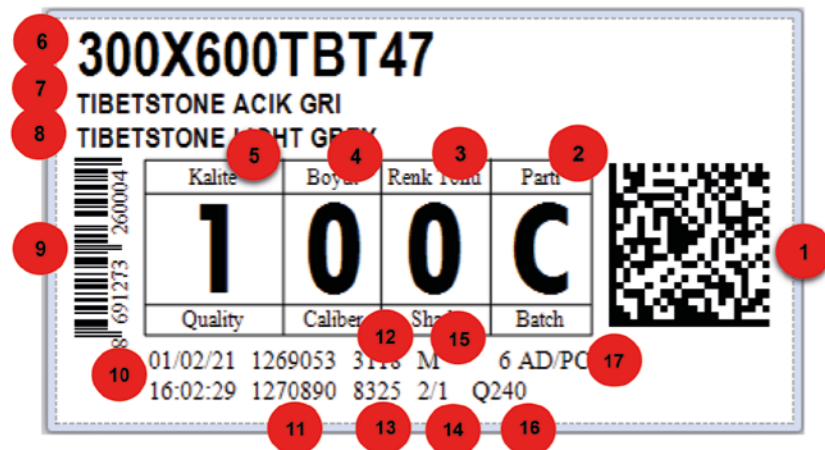

Box Label New Version

No	Description
1	Barcode.
2	Production batch number. There may be slight difference between production parties. Tiles with different batch numbers shall not be applied in the same area!!!
3	Shade Codes: (0) Center (+1) Dark (+2) Darker (-1) Light (-2) Lighter Tiles with different shade codes shall not be applied in the same area!!!
4	Caliber Code. Tiles with different caliber codes shall not be applied in the same area!!!

No	Description
5	Quality.
6	Product Code.
7	Product Definition (Turkish).
8	Product Definition (English).
9	EAN 13 Code.
10	Production Date.
11	Work order numbers. It is used to provide production traceability.
12	Packing Details.
13	Production Operator Code.
14	Production Department Code.
15	Packing Type: (Manual/Automatic)
16	Quantity on Pallet.
17	Quantity in Box.

Shade Variation