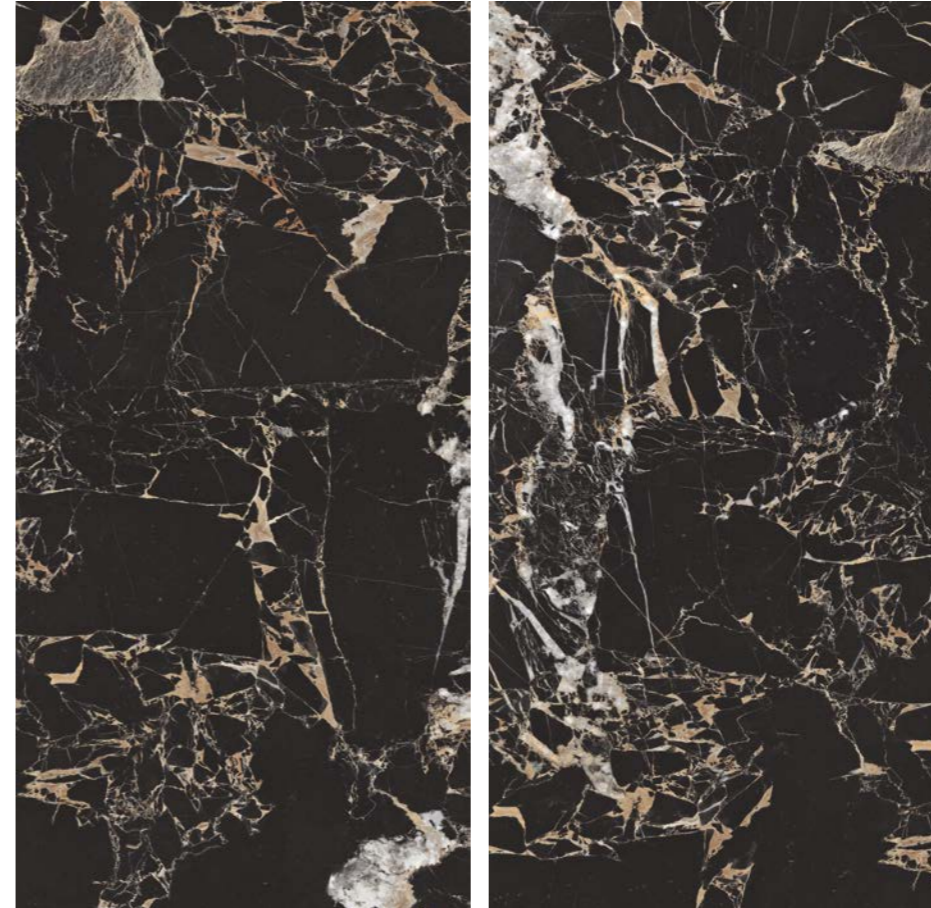

EREBUS

600X1200ERB93PAR
60x120 Black Full Polished Rectified