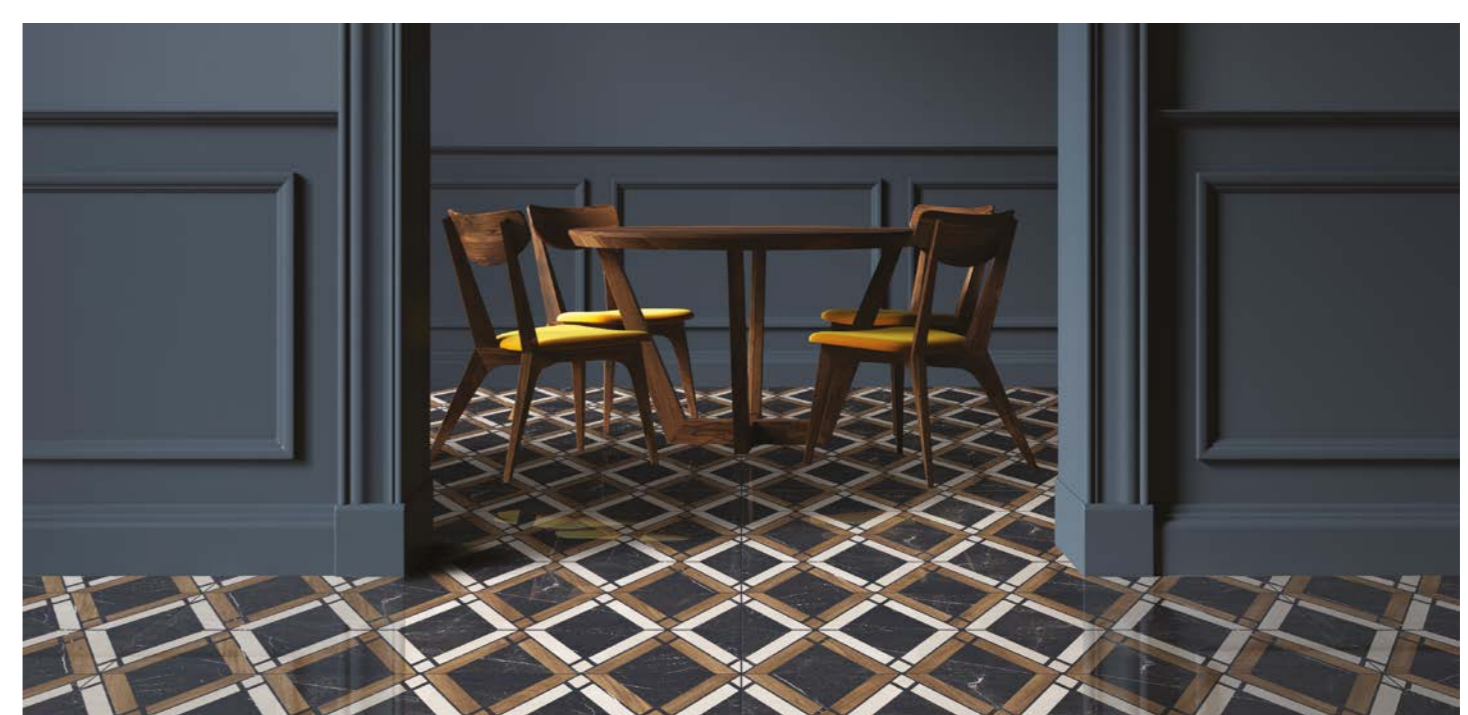

## MARCO POLO

600X1200MRPOOPAR   
60x120 Marco Polo Mix Decor Full Polished Reclified

600X1200NVD93PAR   
60x120 Nevada Black Full Polished Reclified

600X1200SNG48PAR   
60x120 Santiago Ivory Full Polished Reclified