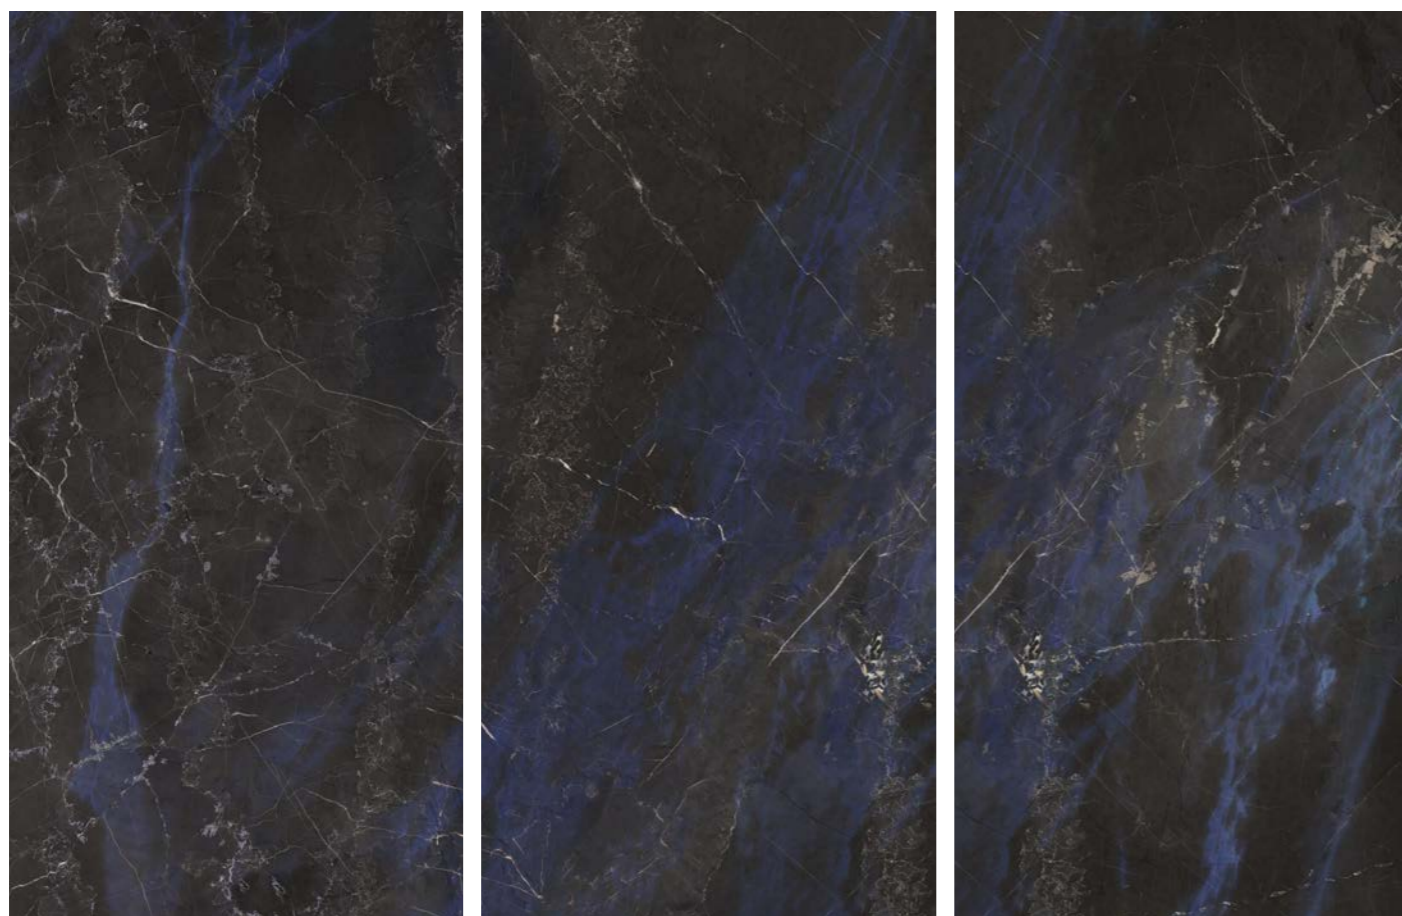

SAPPHIRE

600X1200SPH93PAR
60x120 Black Full Polished Rectified