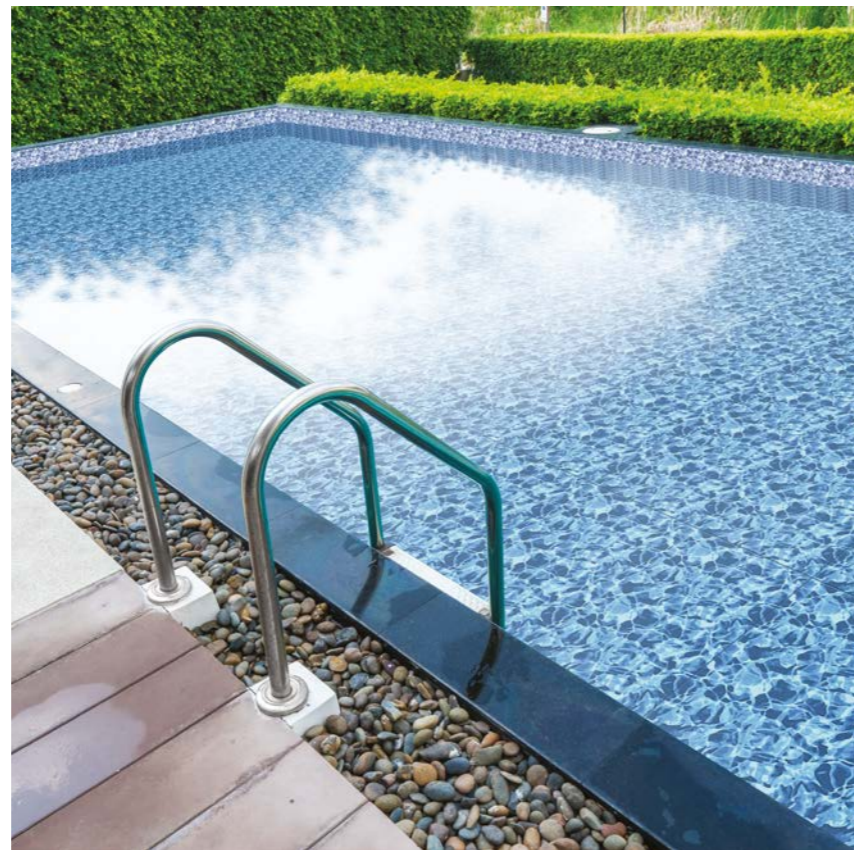

ALMONDO

TAHITI

MEDITERRANEAN