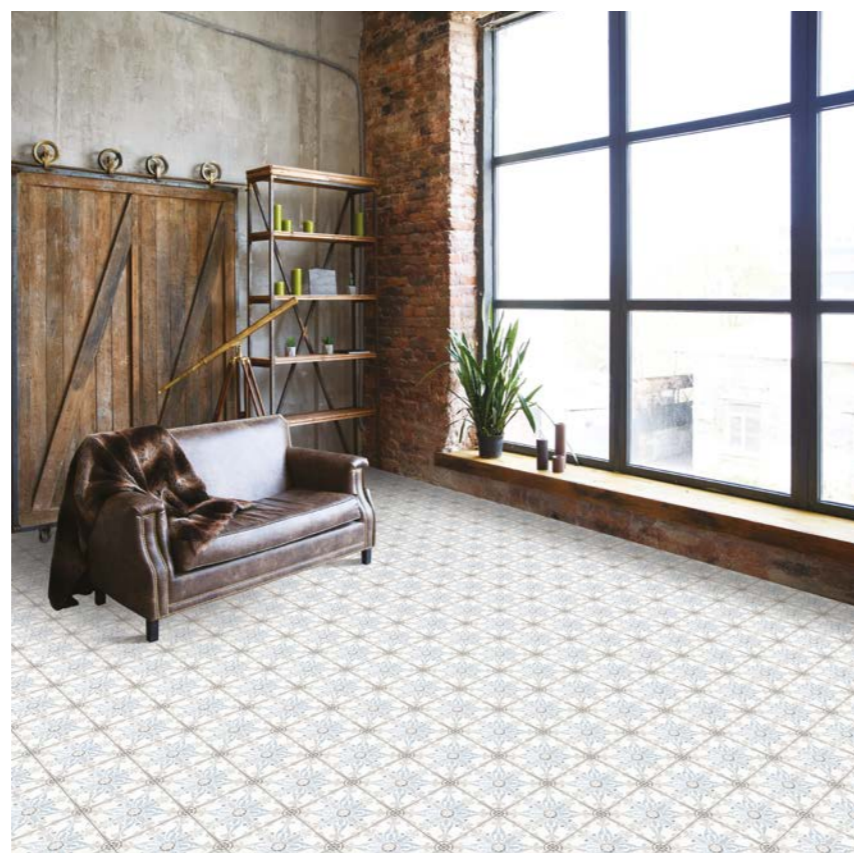

CYBELE

KENZZI AZILA

FOLK

KENZZI INDIGO