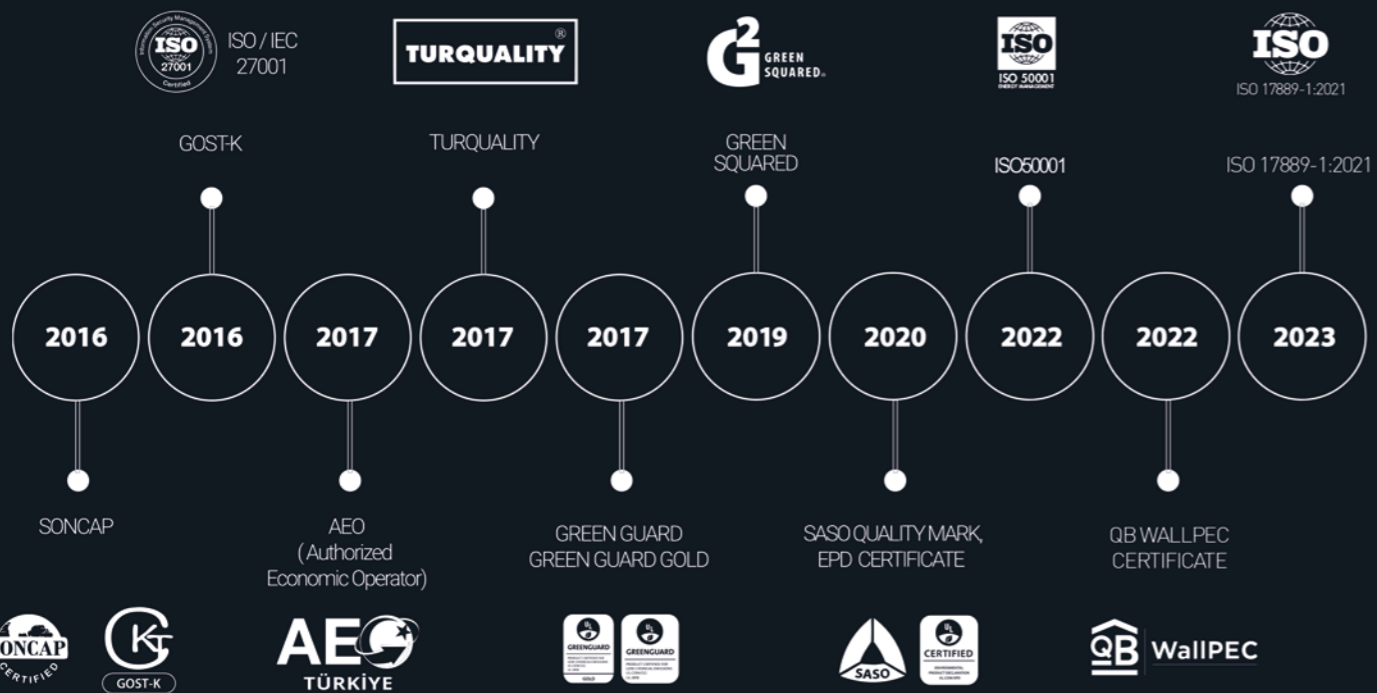

Quality Certificates

Core Assests

- Experience
- Stability
- Product Quality
- Information System
- Global Trust
- Social Awareness
- Transparency
- Product Variety
- Quality System
- Shipment Safety
- Environment
- Quality Certificates