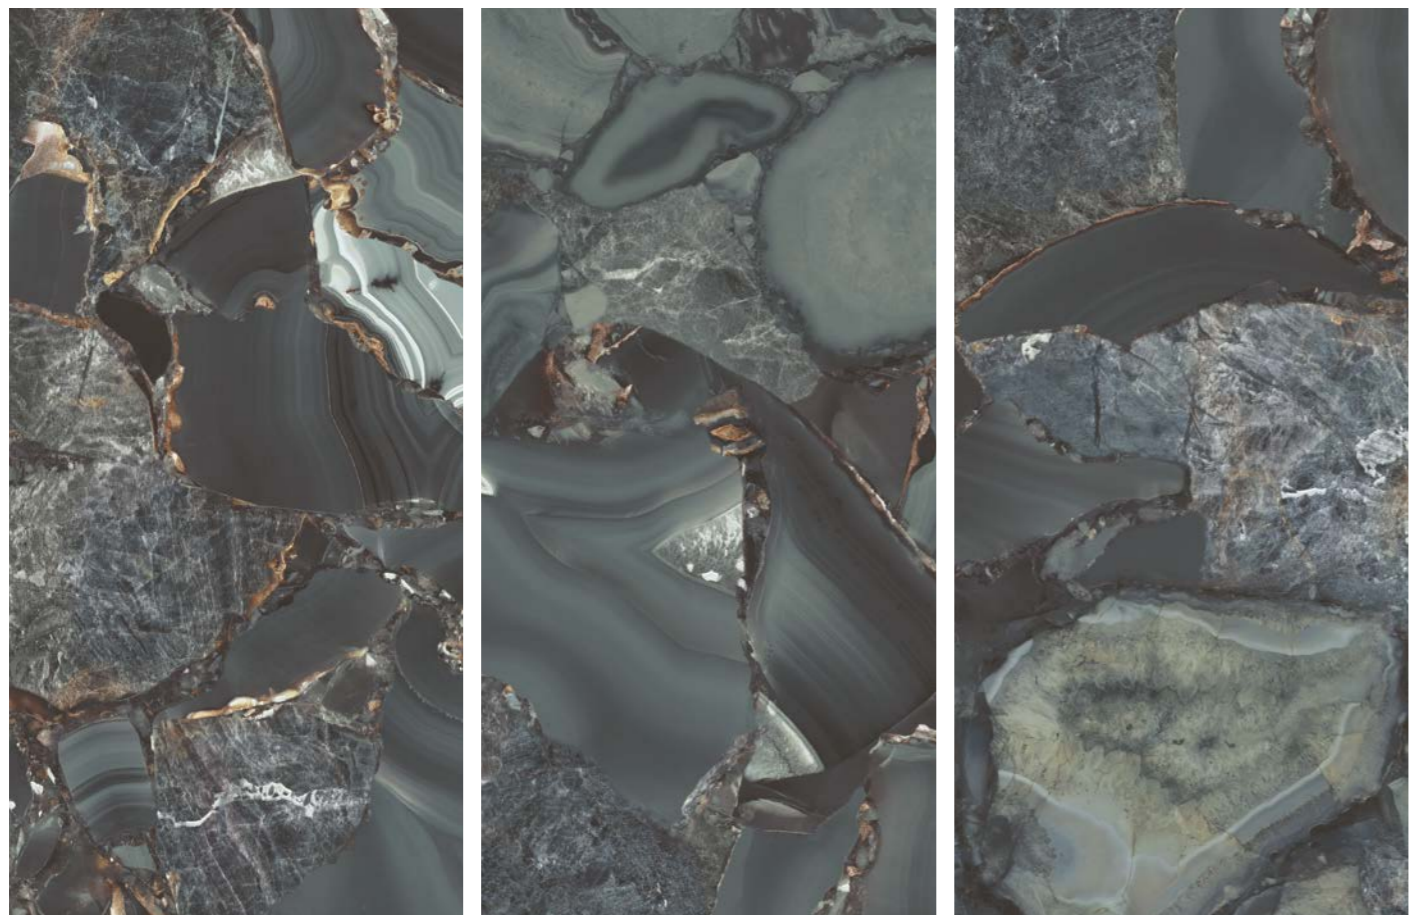

AVENTURIN

600X1200AVT05PAR
60x120 Green Full Polished Rectified