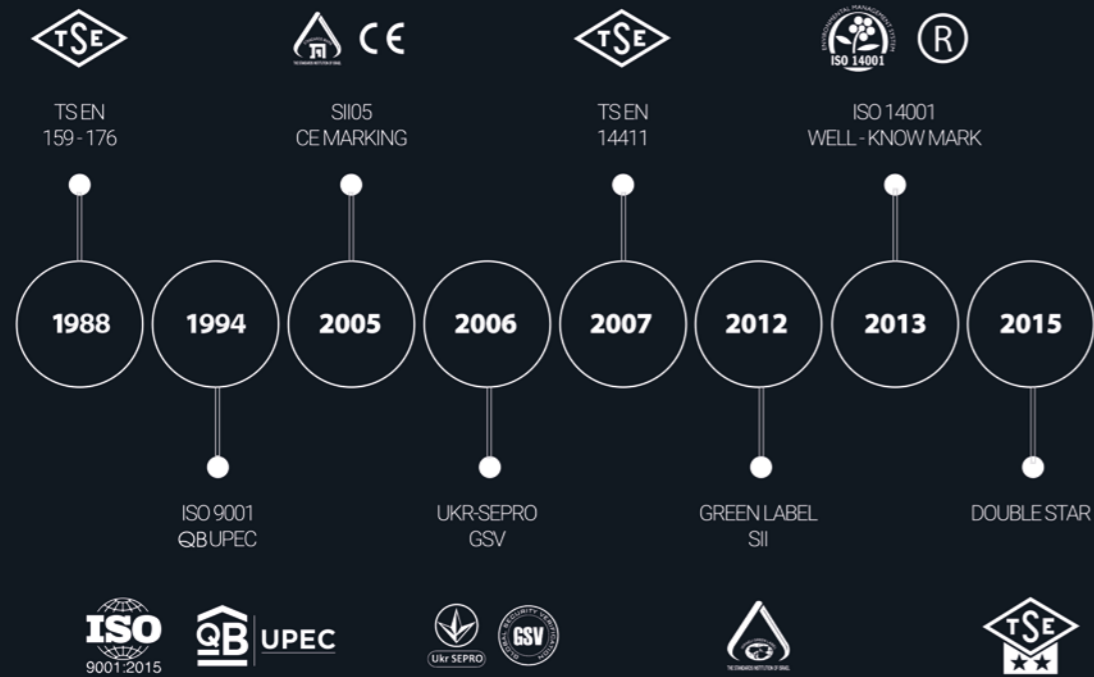

Quality Certificates

Core Assests

- Experience
- Stability
- Product Quality
- Information System
- Global Trust
- Social Awareness
- Transparency
- Product Variety
- Quality System
- Shipment Safety
- Environment
- Quality Certificates