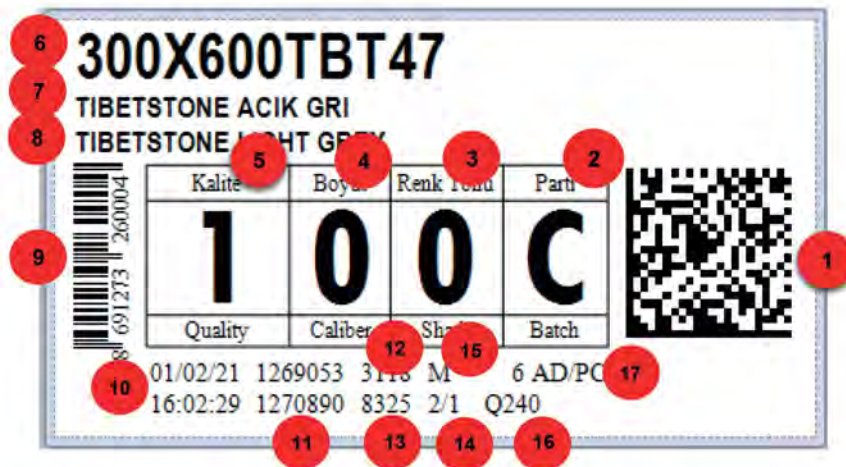

Box Label New Version

No	
1	Barcode.
2	Production batch number. There may be slight difference between production parties. <i>Tiles with different batch numbers shall not be applied in the same area!!!</i>
3	Shade Codes: (0) Center (+1) Dark (+2) Darker (-1) Light (-2) Lighter <i>Tiles with different shade codes shall not be applied in the same area!!!</i>
4	Caliber Code. <i>Tiles with different caliber codes shall not be applied in the same area!!!</i>

No	
5	Quality.
6	Product Code.
7	Product Definition (Turkish).
8	Product Definition (English).
9	EAN 13 Code.
10	Production Date.
11	Work order numbers. It is used to provide production traceability.
12	Packing Details.
13	Production Operator Code.
14	Production Department Code.
15	Packing Type: (Manual/Automatic)
16	Quantity on Pallet.
17	Quantity in Box.