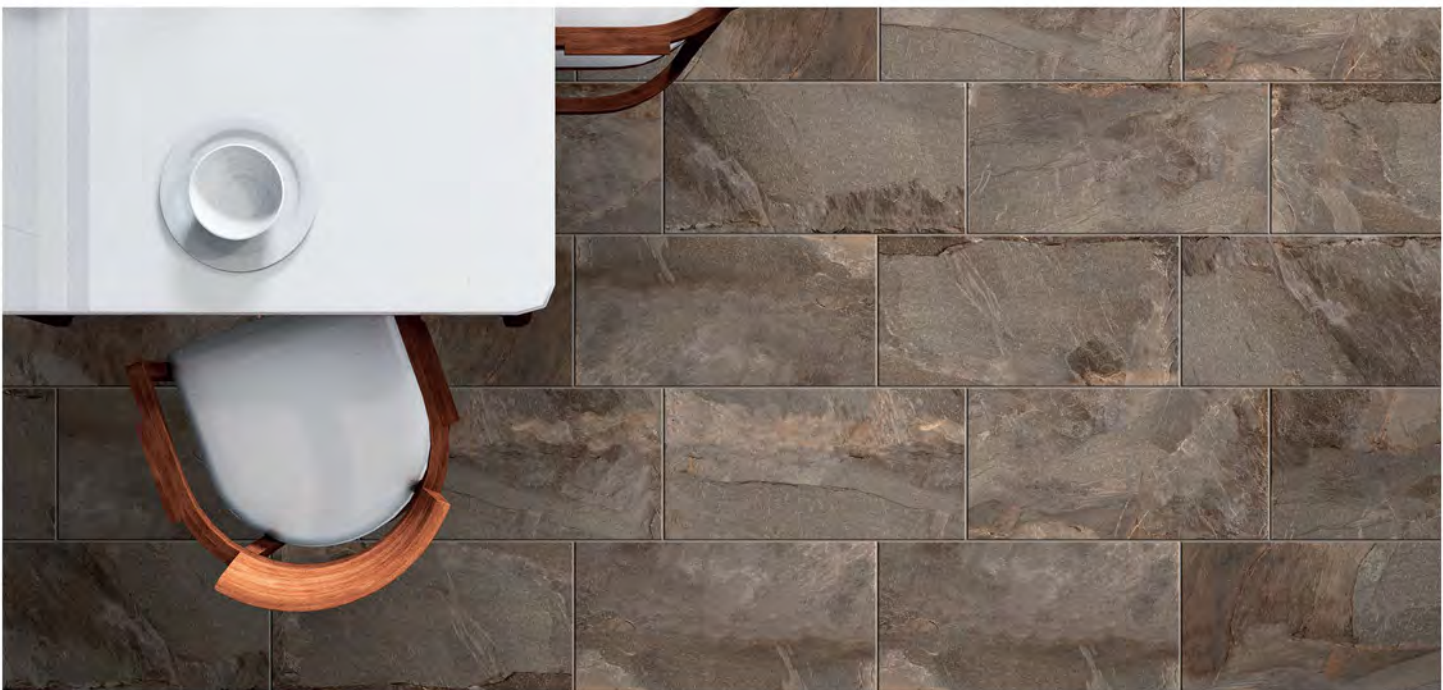

597X597GRD12REK GP M
60x60 New Beige Rectified

597X597GRD13REK GP M
60x60 New Grey Rectified

597X597GRD36REK GP M
60x60 New Bone Rectified