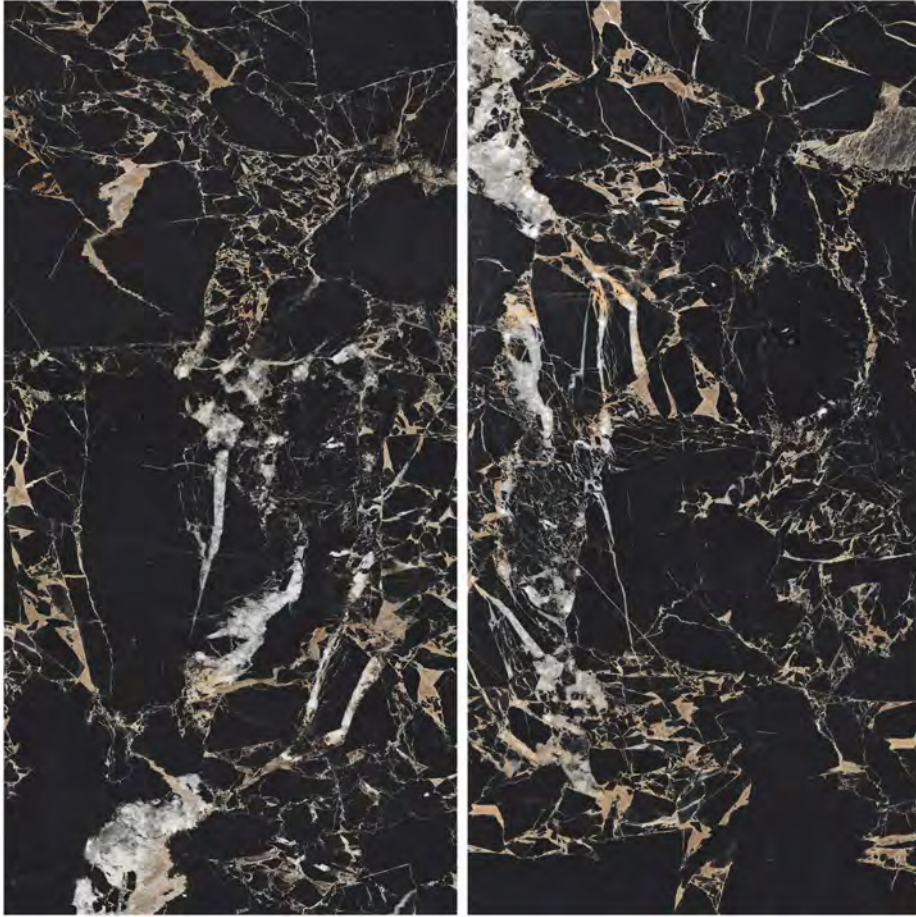

Dorado

600X1200DRD03PAR GP FP
60x120 Grey Full Polished Rectified

600X1200DRD00PAR GP FP
60x120 Grey Mix Mosaic Full Polished Rectified

Erebus

600X1200ERB93PAR  
60x120 Black Full Polished Rectified

Golf Pro