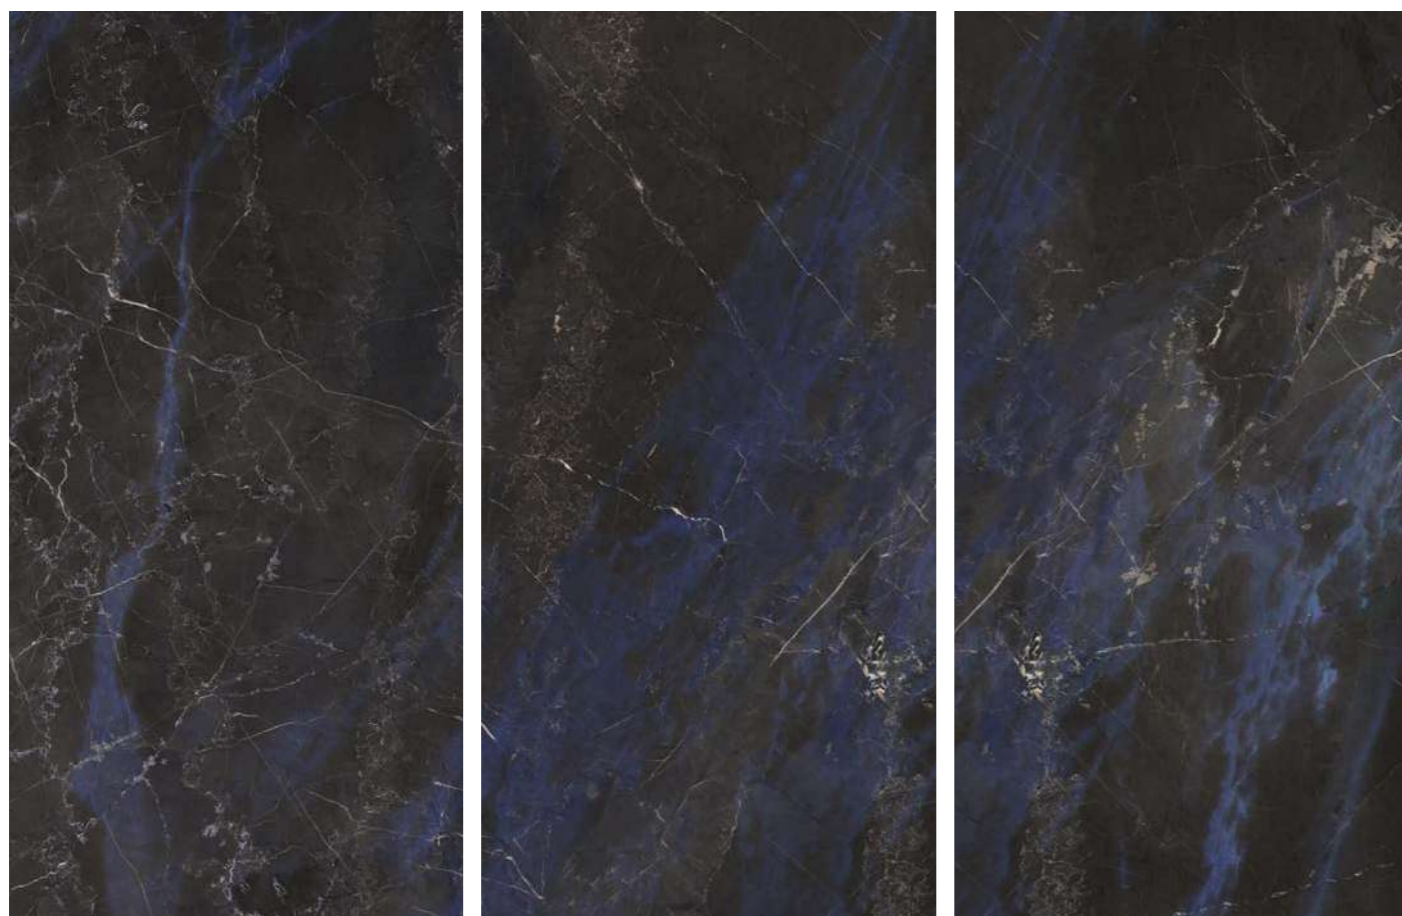

600X1200SNG48PAR GP TP
60x120 Ivory Full Polished Rectified

Other Sizes

page 51

600X600SNG03PAR GP TP
60x60 Grey Full Polished Rectified

page 28

SAPPHIRE

600X1200SPH93PAR  
60x120 Black Full Polished Rectified