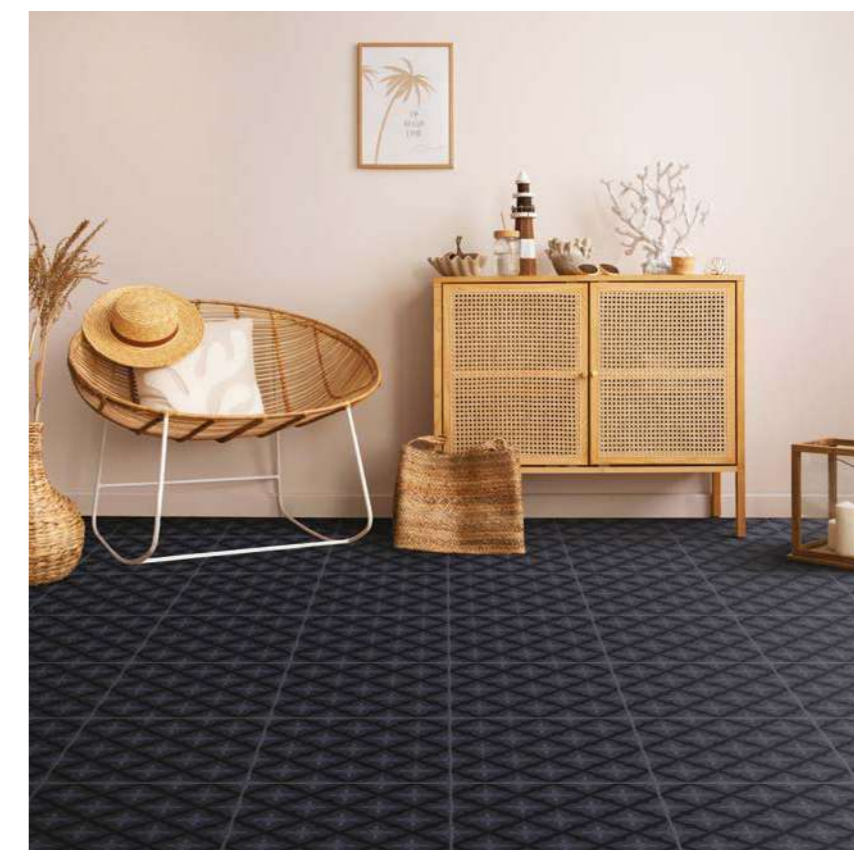

LENON

MARBELLA

LIVERPOOL

MIDNIGHT