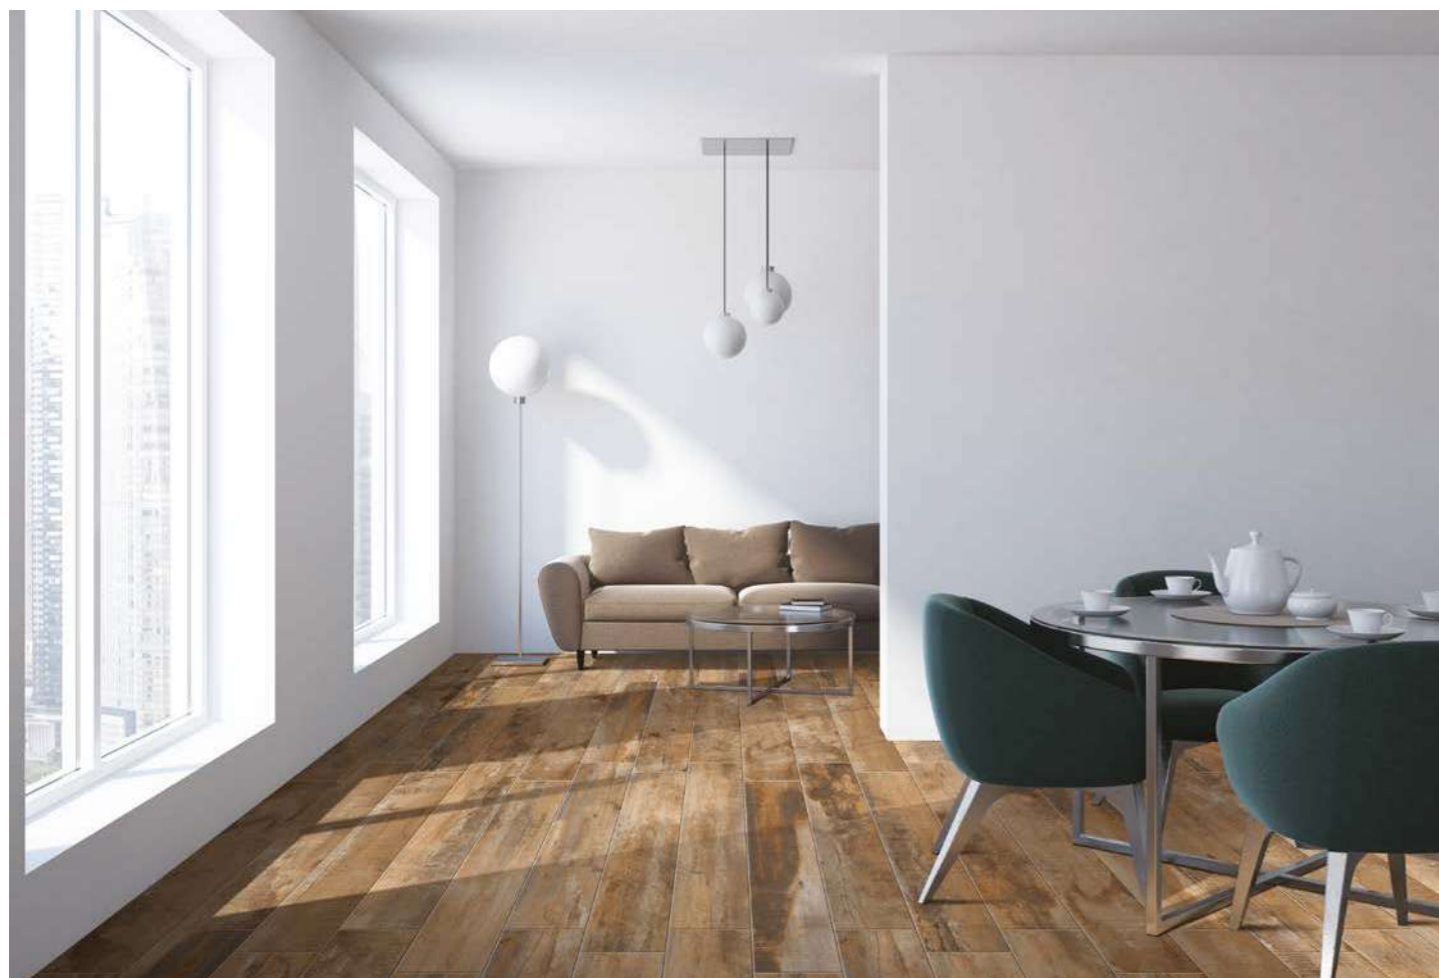

GEORGE TOWN

LAKWOOD

200X1200LKW79
20x120 Natural