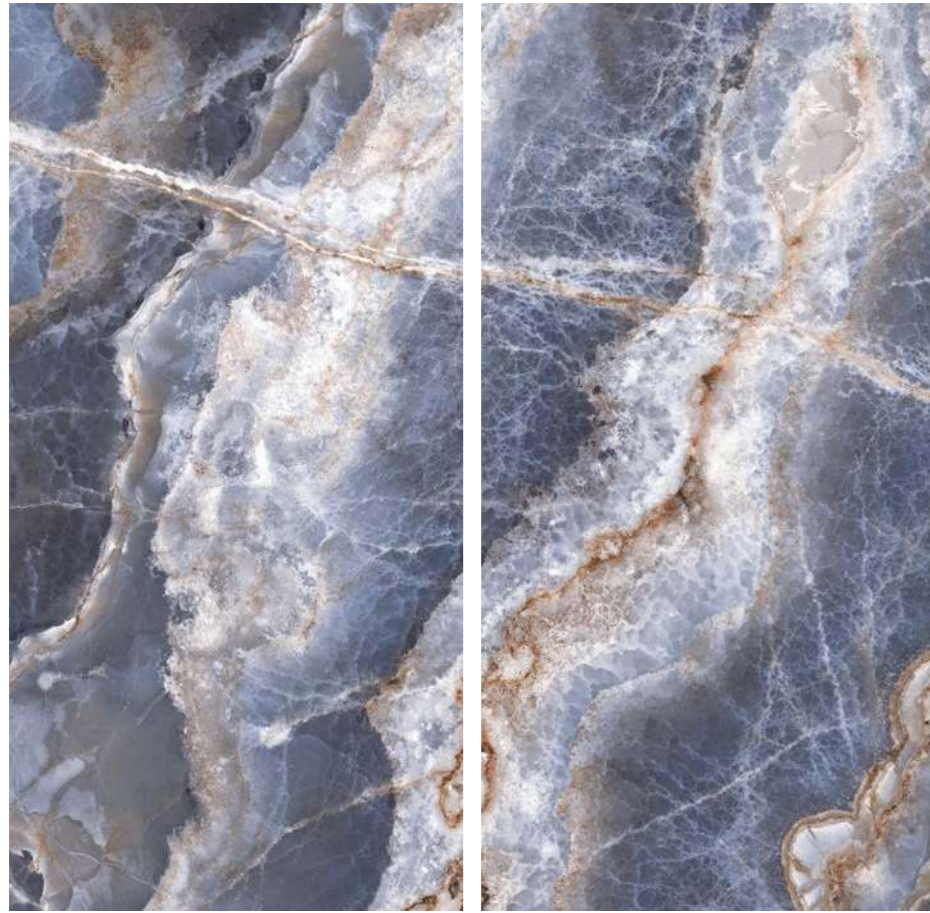

BLUEPORT

600X1200BEP04PAR
60x120 Blue Full Polished Rectified