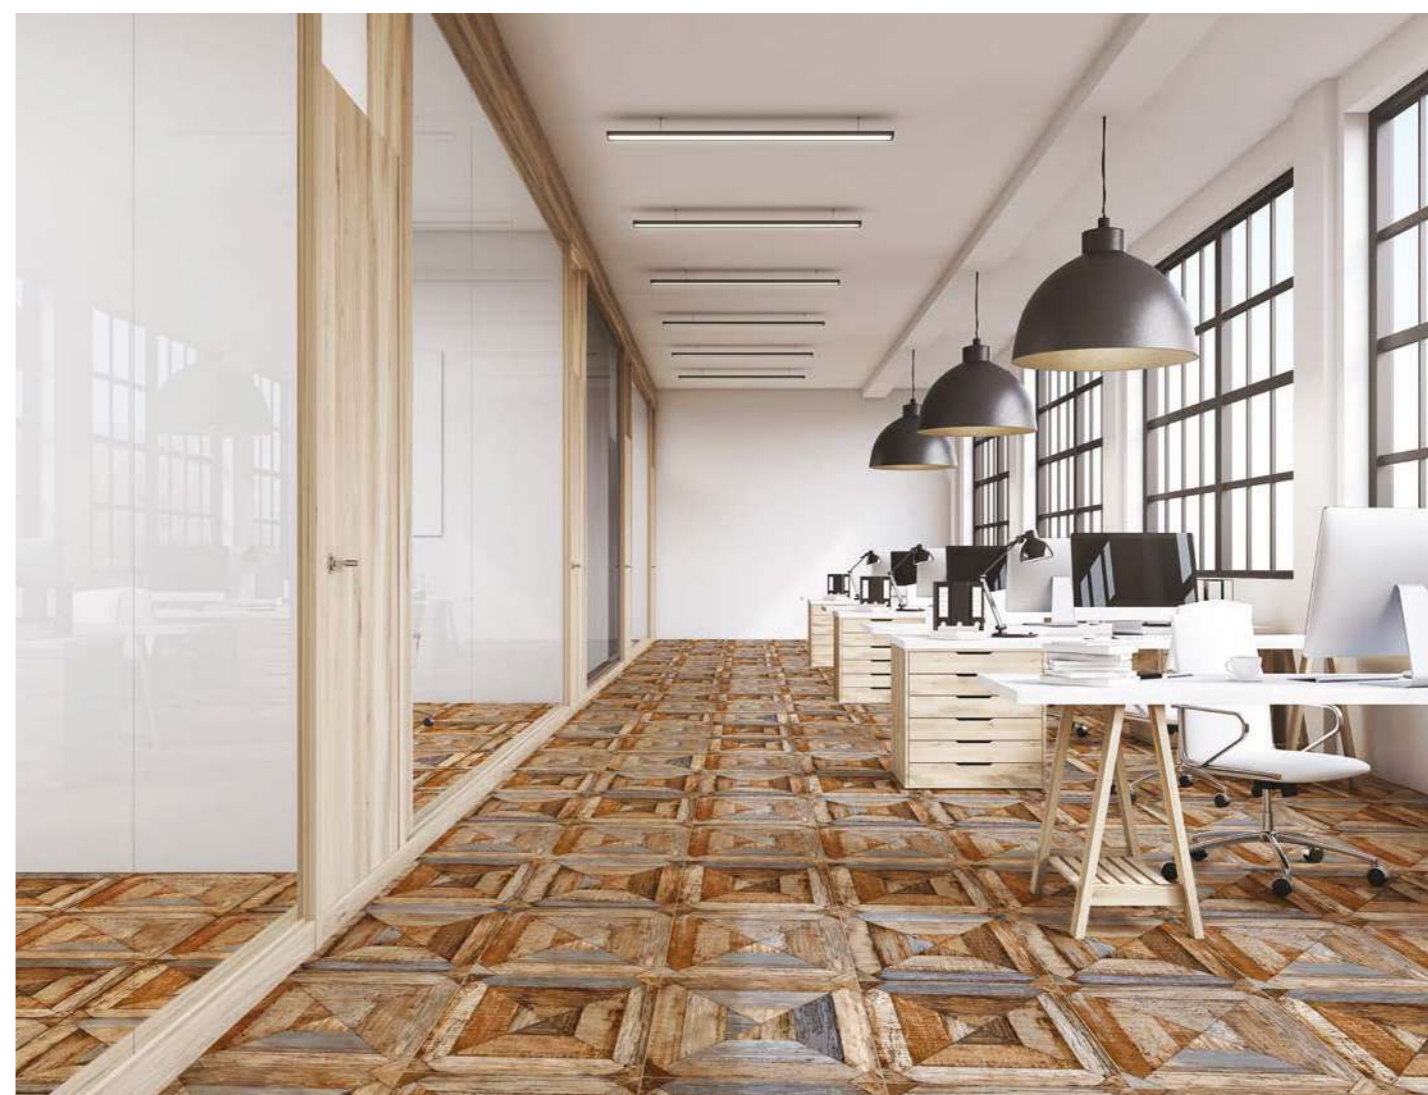

PIAVE

600X600PVE79  
60x60 Natural

RUSTICWOOD

450X450RSW00  
45x45 Rustic Wood

Brick Atmosphere

The warm texture of brick offers a **comfortable living spaces**

With Ege Seramik, it is now very easy to catch the warm look of the brick in your living areas. Enjoy the look of the brick, the rising trend of late, in both indoor and outdoor spaces with the durability and easy cleaning advantages of the tile.