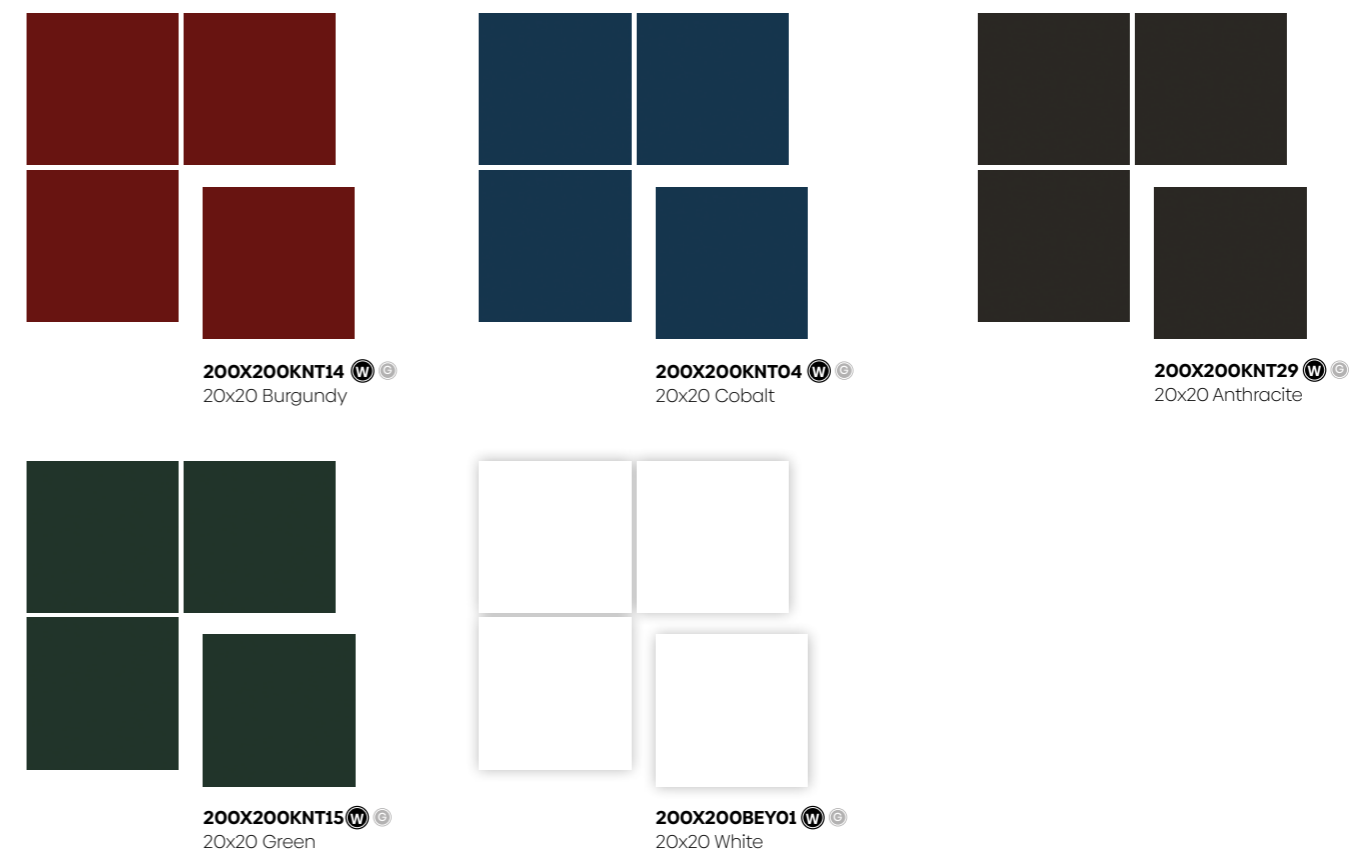

FERIS

200X200FERO1MAD  
20x20 White Medallion

JUNGLE

KINTSUGI

LUCA

200X200LCA01MAD ©
20x20 White Mix Medallion

200X200LCA04MAD ©
20x20 Blue Mix Medallion

200X200LCA14MAD ©
20x20 Red Mix Medallion