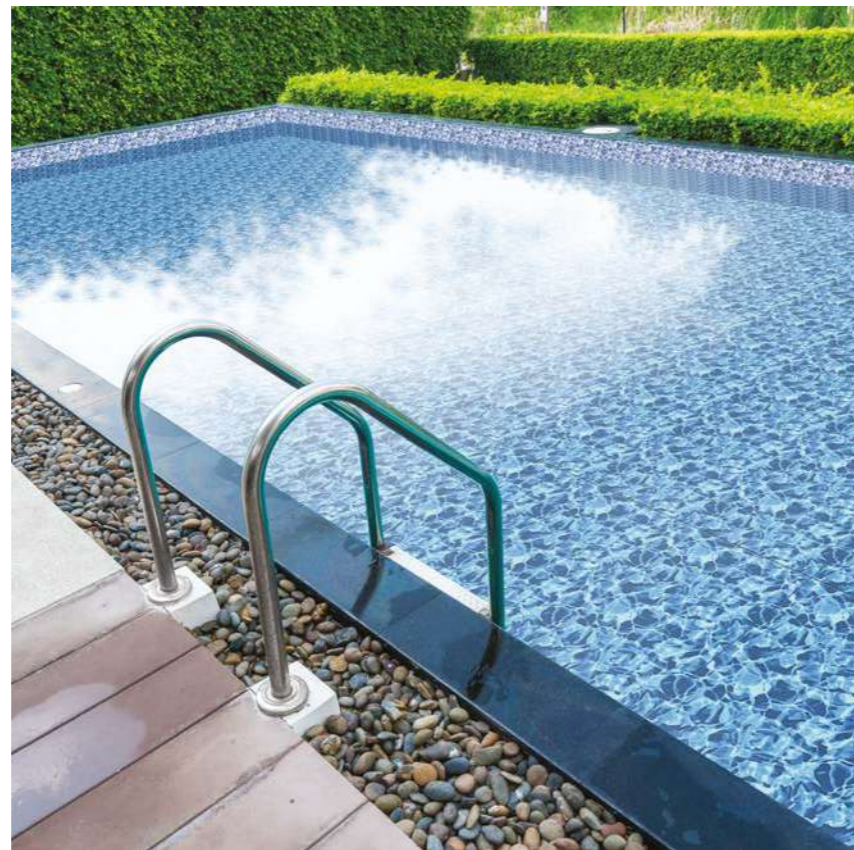

ALMONDO

TAHITI

MEDITERRANEAN