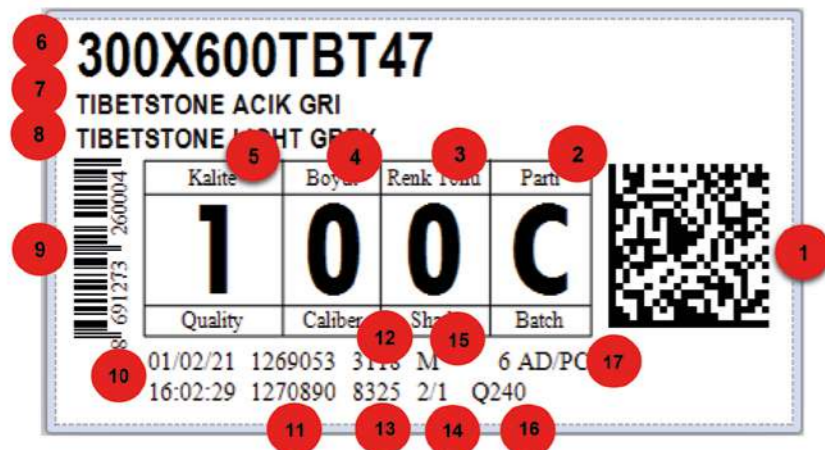

Technical Information

Symbols

Box Label New Version

No	Description
1	Barcode.
2	Production batch number. There may be slight difference between production parties. Tiles with different batch numbers shall not be applied in the same area!!!
3	Shade Codes: (0) Center (+1) Dark (+2) Darker (-1) Light (-2) Lighter Tiles with different shade codes shall not be applied in the same area!!!
4	Caliber Code. Tiles with different caliber codes shall not be applied in the same area!!!