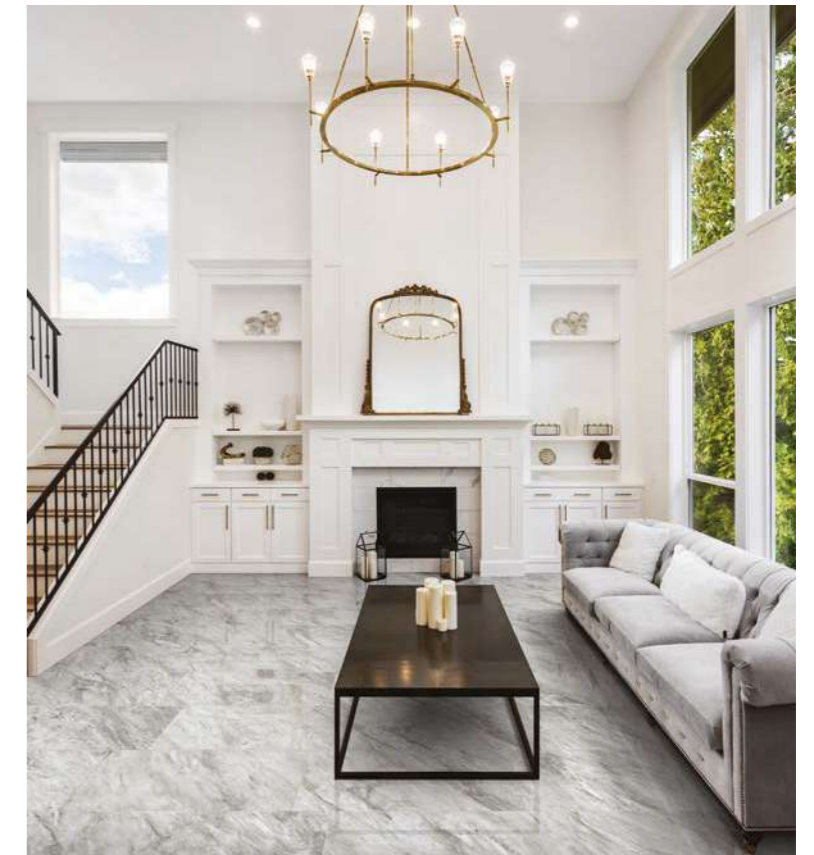

330X330ALRO1MHX GP
33x33 White Full Polished Mini Hexagon Mosaic

JAMAICA

380X760JMC19PAR GP
38x76 Night Full Polished Rectified

ARYA

380X760ARYO1PAR GP
38x76 White Full Polished Rectified

PENELLO STONE

380X760PNSO3PAR GP
38x76 Grey Full Polished Rectified