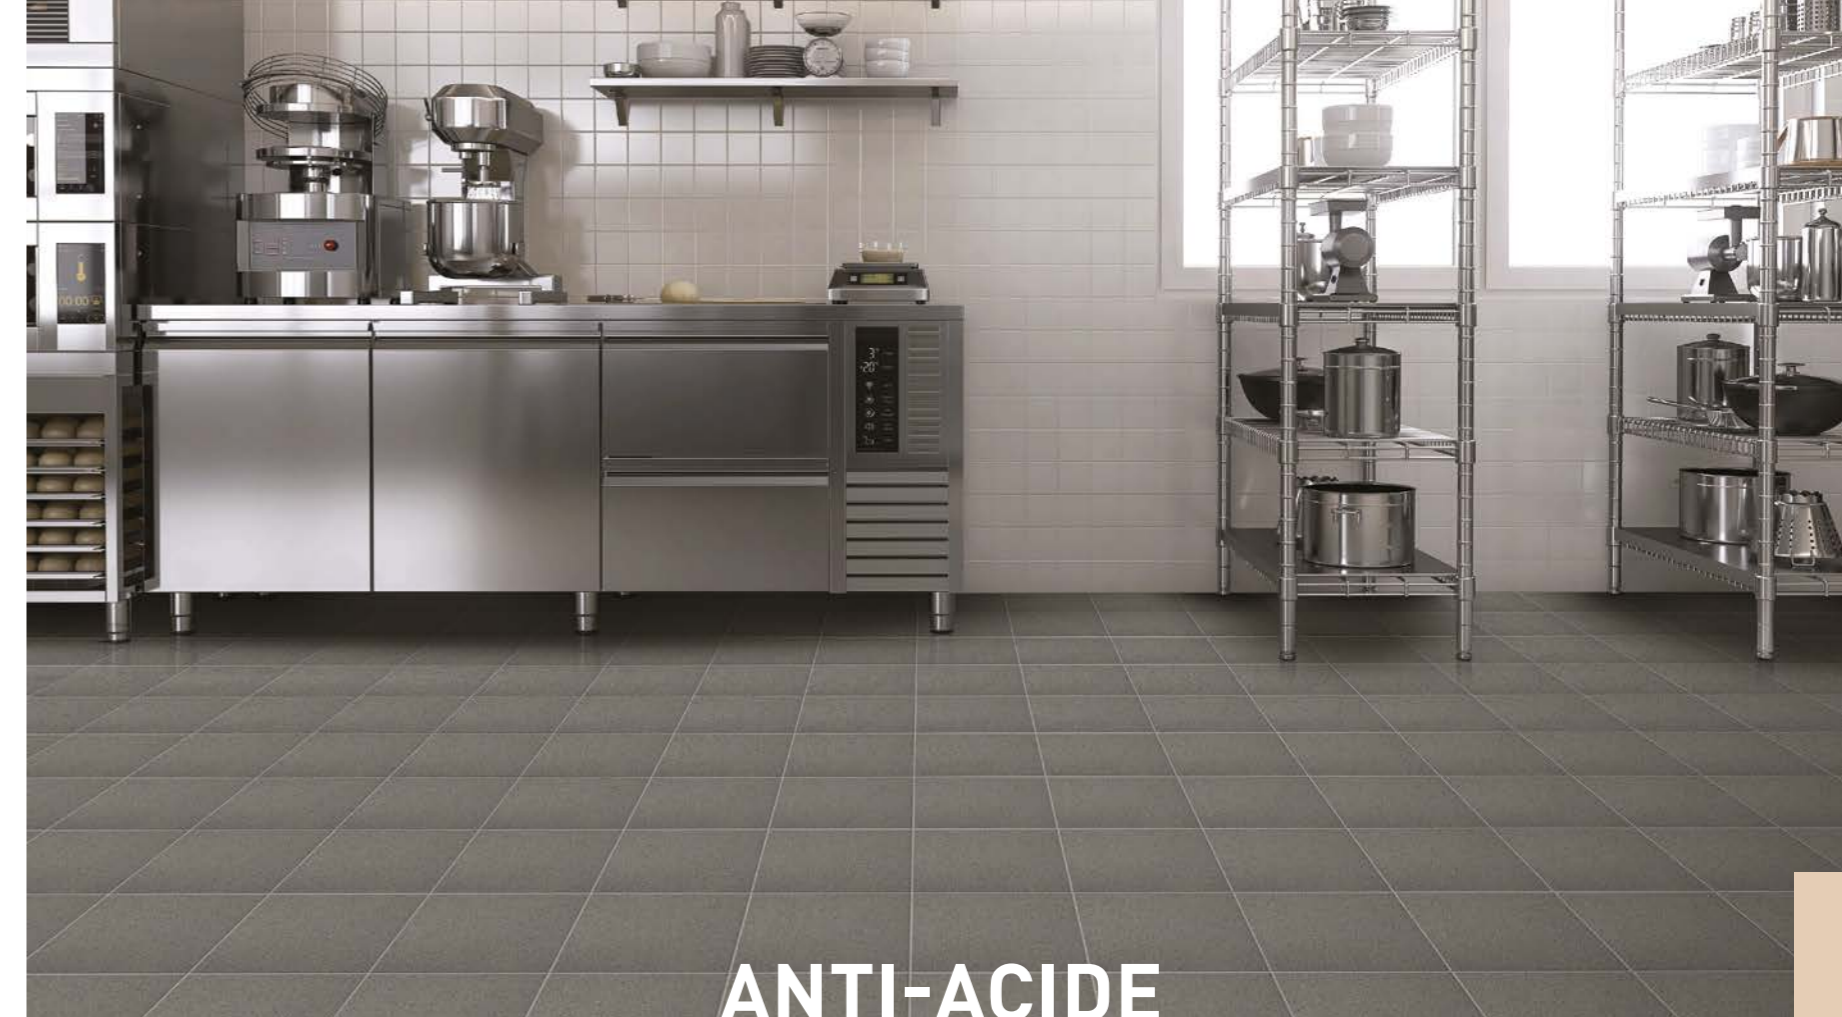

POOL

ANTI-ACIDE

Other Sizes

ANTI-BACTERIAL

Other Sizes