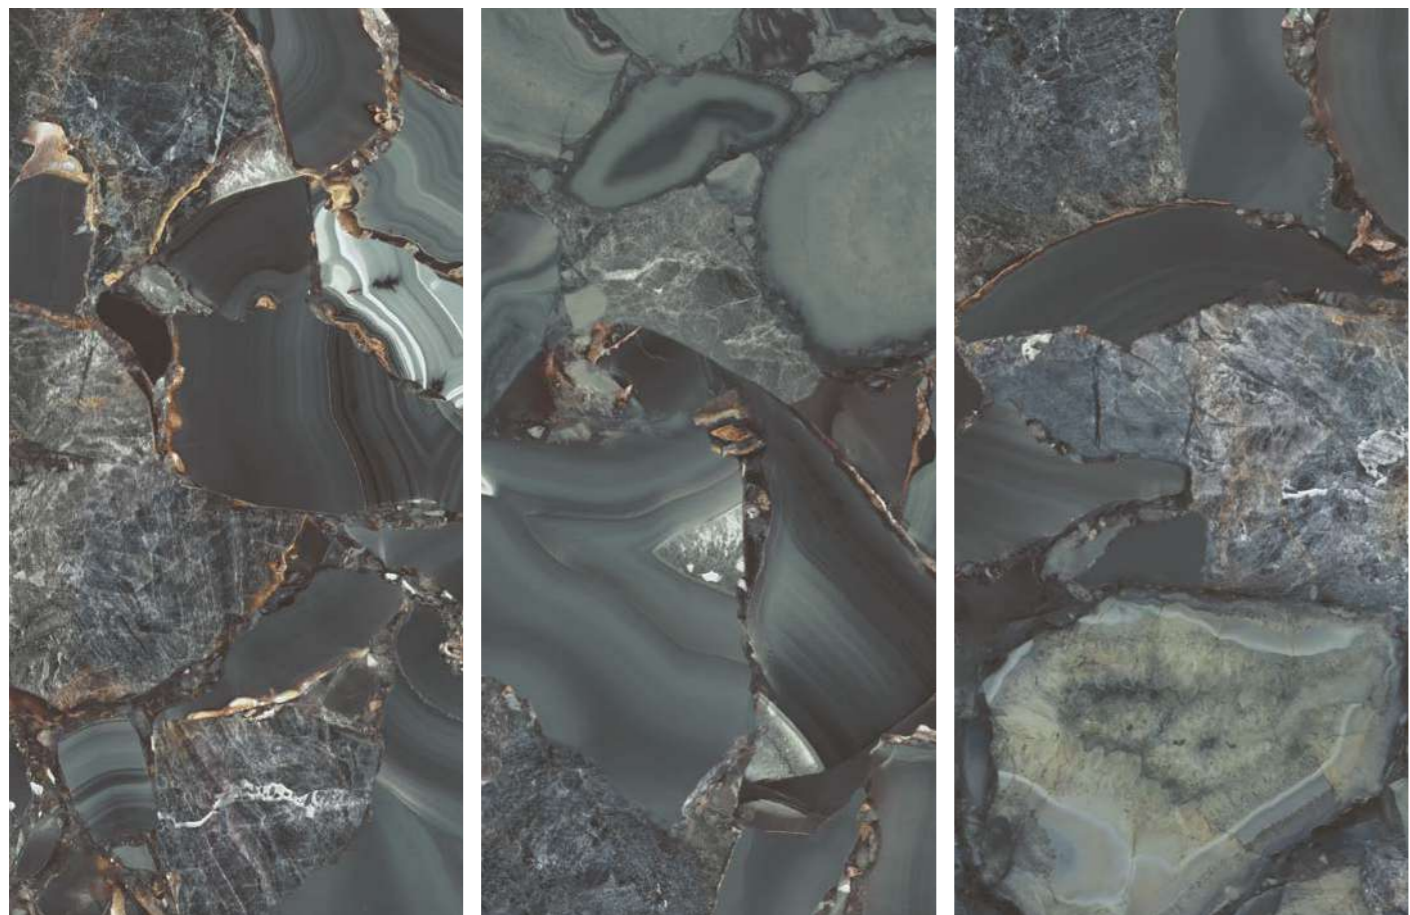

AVENTURIN

600X1200AVT05PAR
60x120 Green Full Polished Rectified