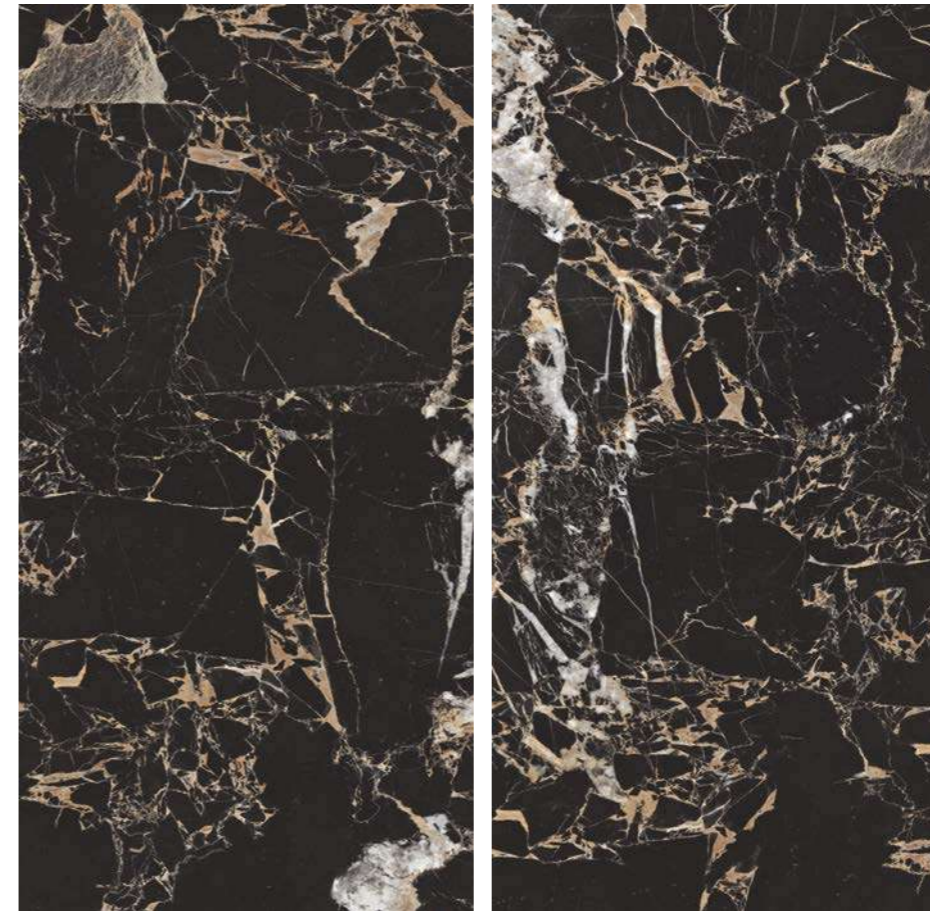

EREBUS

600X1200ERB93PAR
60x120 Black Full Polished Rectified