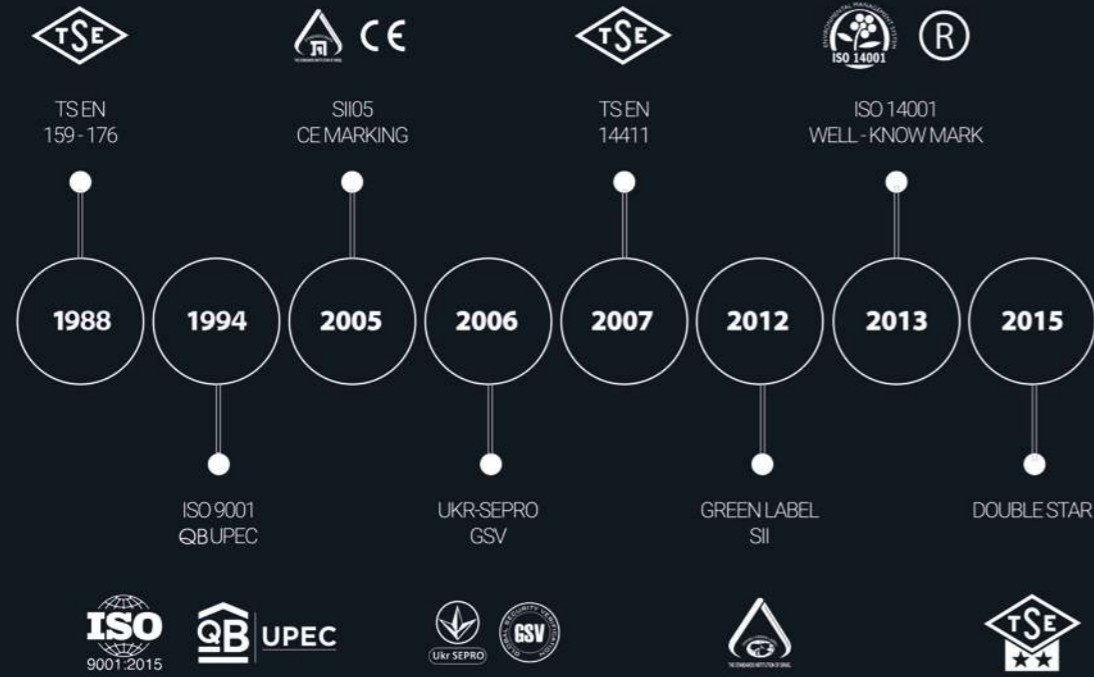

Quality Certificates

Core Assests

- Experience
- Stability
- Product Quality
- Information System
- Global Trust
- Social Awareness
- Transparency
- Product Variety
- Quality System
- Shipment Safety
- Environment
- Quality Certificates