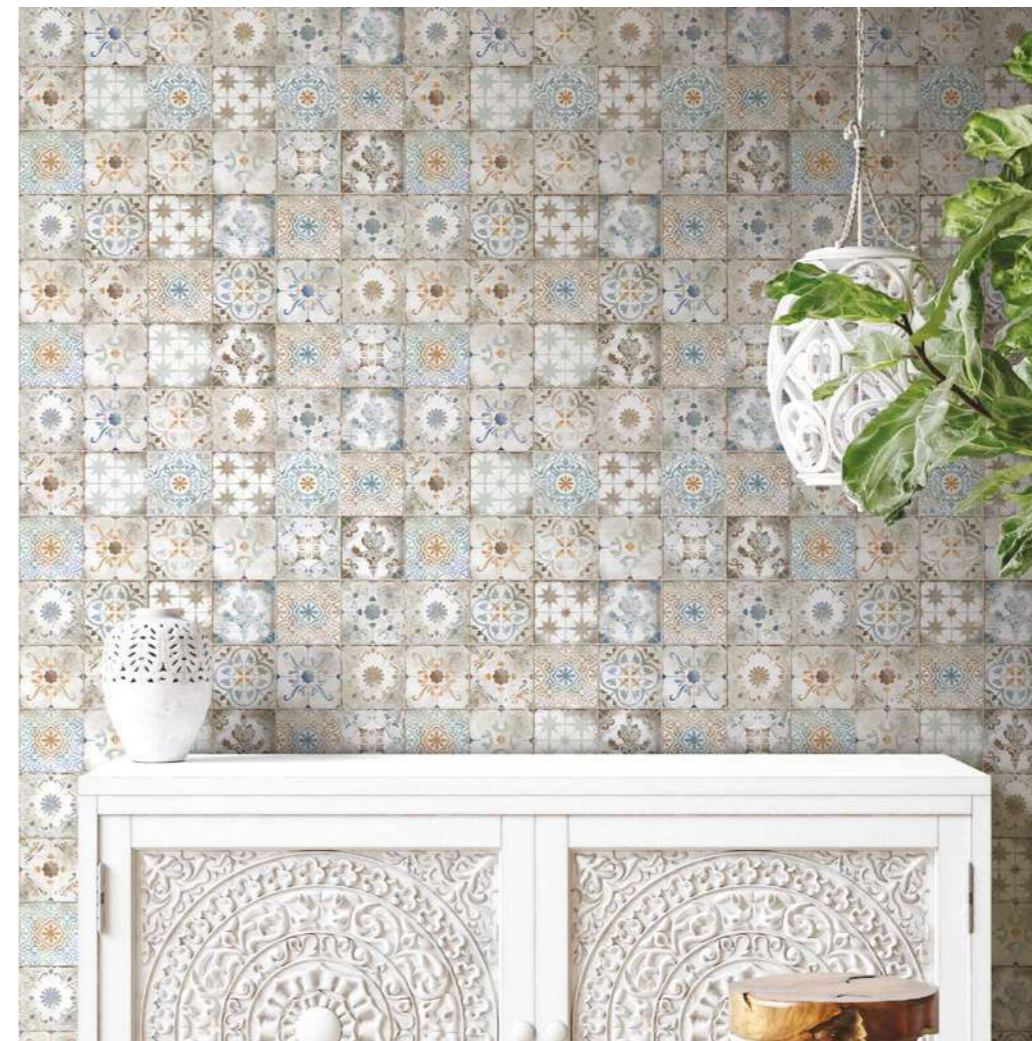

Minimal Style

Discover the minimal style created by simple designs. **Dare to simplicity**

Ege Seramik which easily suits all spaces thanks to its wide range of size options invites you to meet the small-size products. In this age of reemergence of small-size products, be the pioneer of the new trends with Ege Seramik.

These products with a broad range of application from kitchen to bathroom can be easily adapted to all spaces.

Carry the minimal elegance to your spaces with small-size Ege Seramik products.