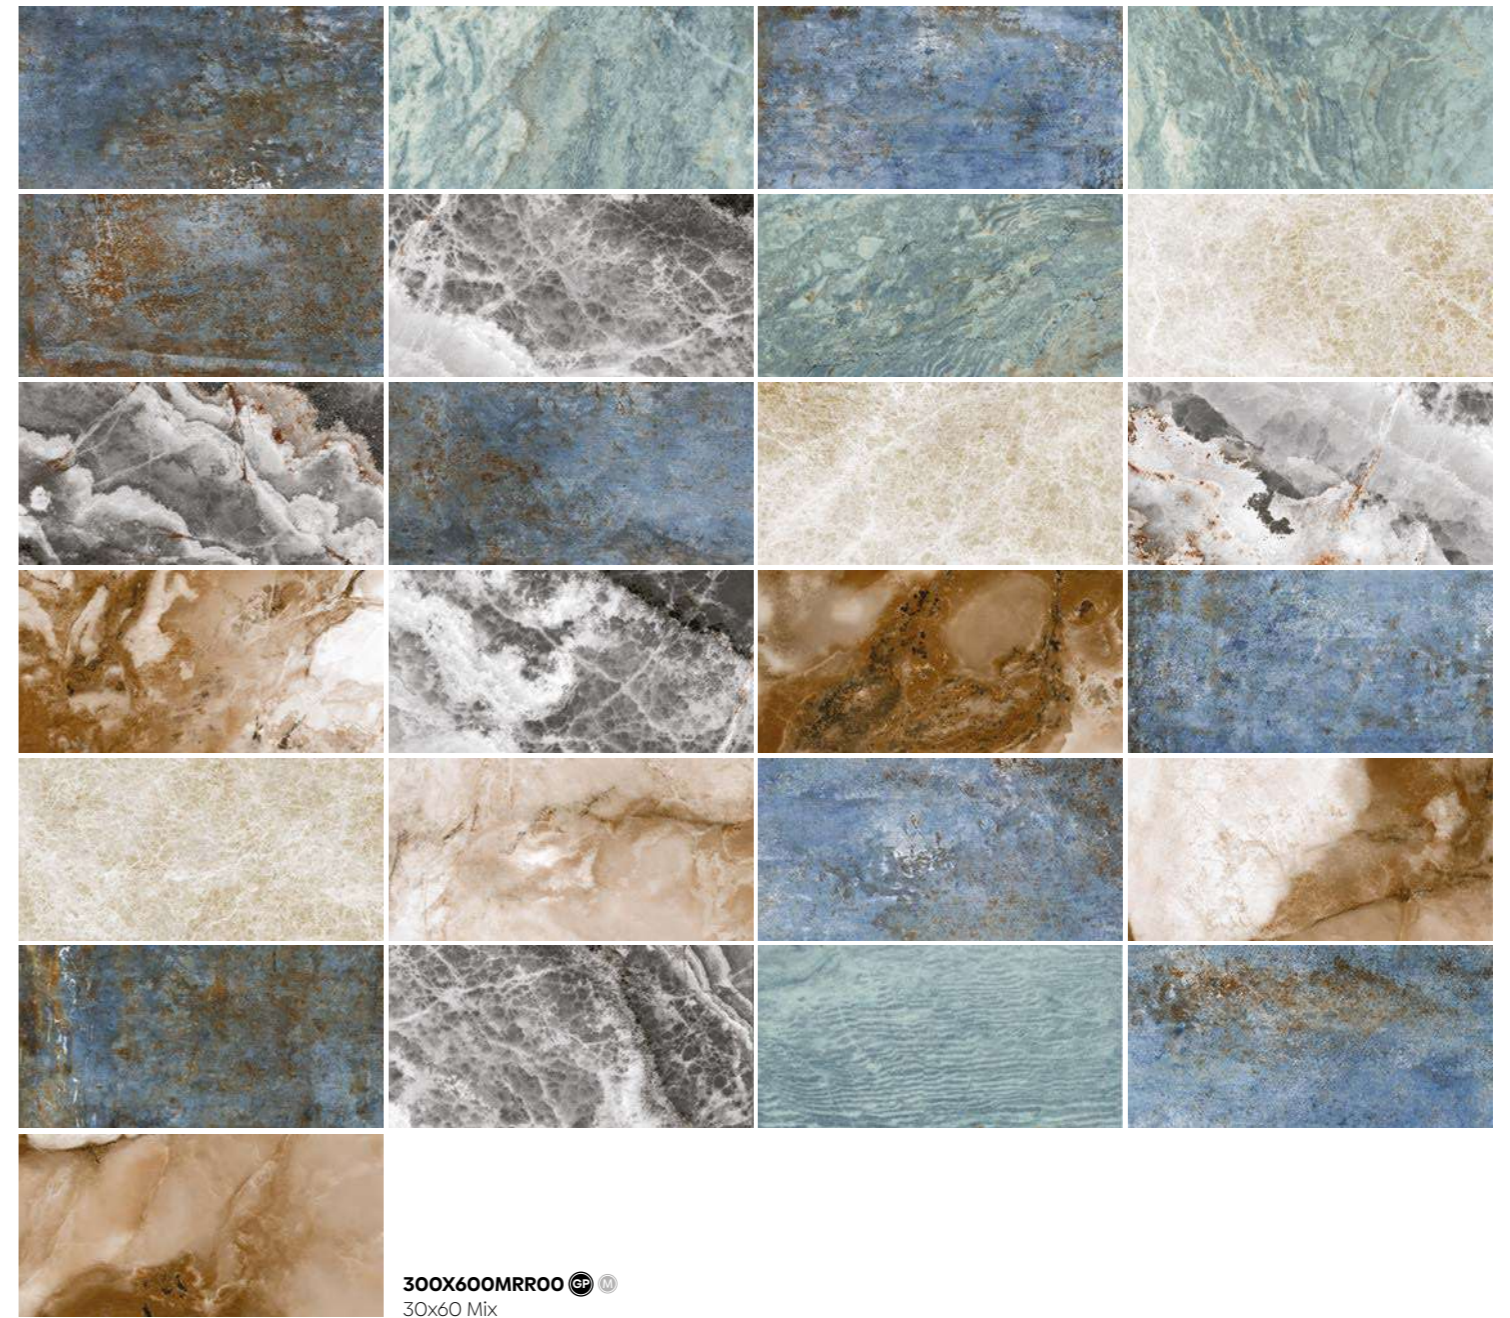

MEDITERRANEAN