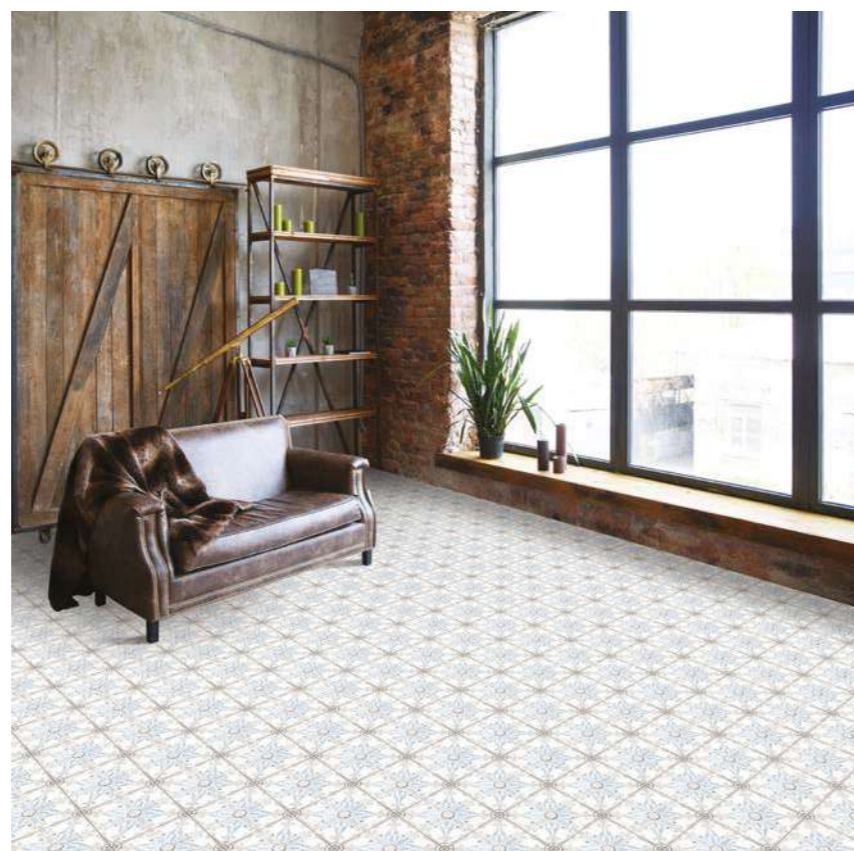

CYBELE

KENZZI AZILA

FOLK

KENZZI INDIGO