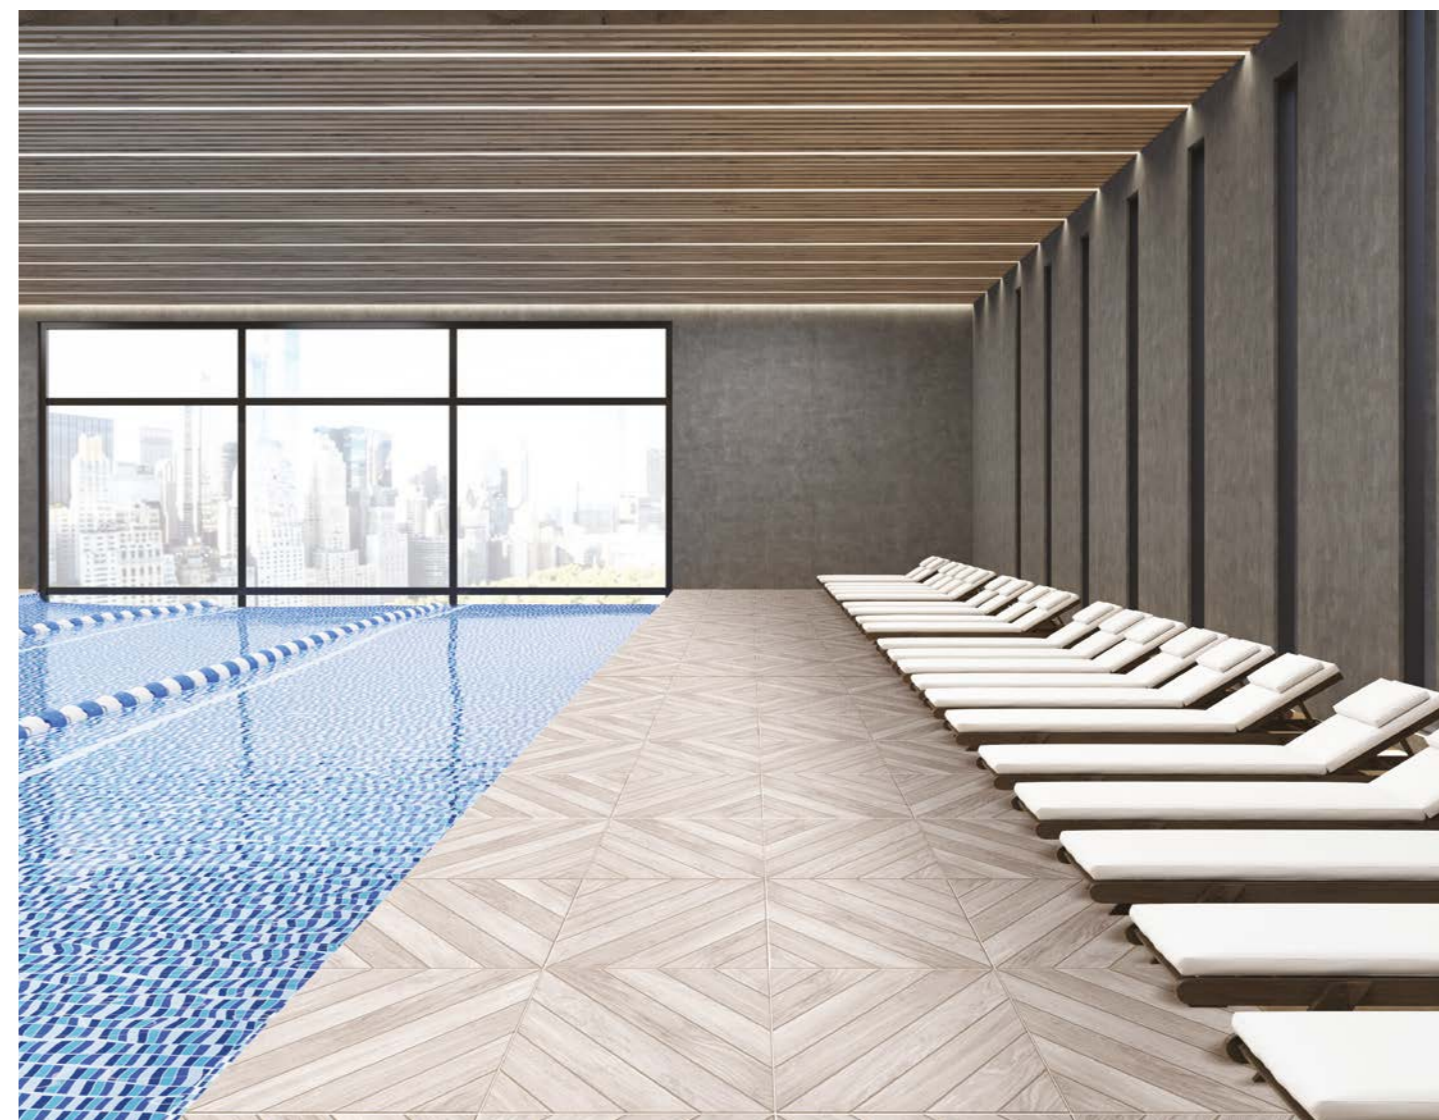

ROBUSTO

150X50ORBS02  
15x50 Honey

150X50ORBS03  
15x50 Grey

150X50ORBS06  
15x50 Cappuccino

PEAK

600X600PEA03  
60x60 Grey

600X600PEA01  
60x60 White

600X600PEA79  
60x60 Naturel

PIAVE

600X600PVE79  
60x60 Natural

RUSTICWOOD

450X450RSW00  
45x45 Rustic Wood

Brick Atmosphere

The warm texture of brick offers a **comfortable living spaces**

With Ege Seramik, it is now very easy to catch the warm look of the brick in your living areas. Enjoy the look of the brick, the rising trend of late, in both indoor and outdoor spaces with the durability and easy cleaning advantages of the tile.