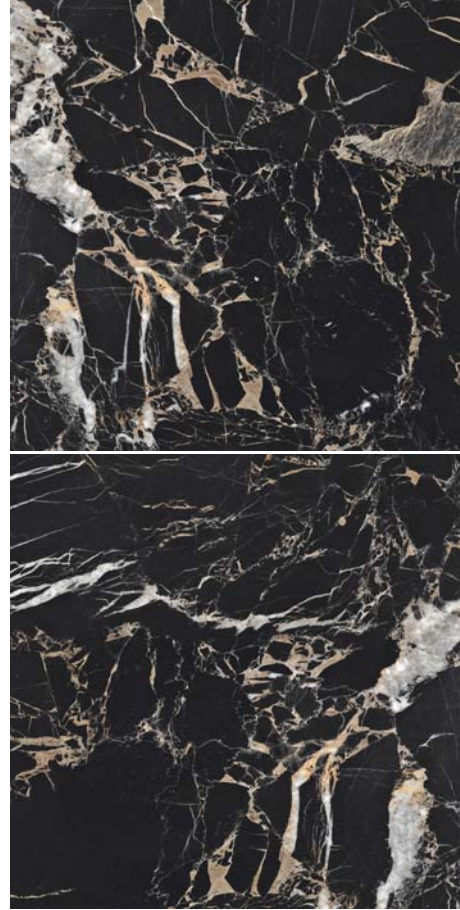

EGESERAMİK

erebus

EREBUS

600X1200ERB93PAR  
60x120 Siyah Tam Parlak Rektifiyeli
Black Full Polished Rectified

600X600ERB93PAR  
60x60 Siyah Tam Parlak Rektifiyeli
Black Full Polished Rectified