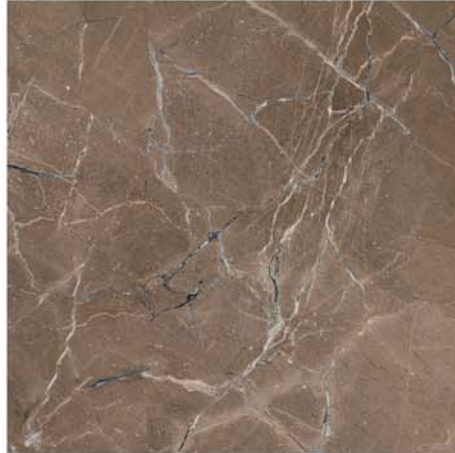

250X750RIO19 **W** **G**
25x75 Antrasit / Anthracite

600X1200RIO48PAR GP FP
60x120 Fildişi Tam Parlak Rektifiyeli
Ivory Full Polish Rectified

600X1200RIO06PAR GP FP
60x120 Kahve Tam Parlak Rektifiyeli
Brown Full Polish Rectified

600X1200RIO19PAR GP FP
60x120 Antrasit Tam Parlak Rektifiyeli
Anthracite Full Polish Rectified

600X600RIO48PAR GP FP
60x60 Fildişi Tam Parlak Rektifiye
Ivory Full Polish Rectified

600X600RIO06PAR GP FP
60x60 Kahve Tam Parlak Rektifiye
Brown Full Polish Rectified