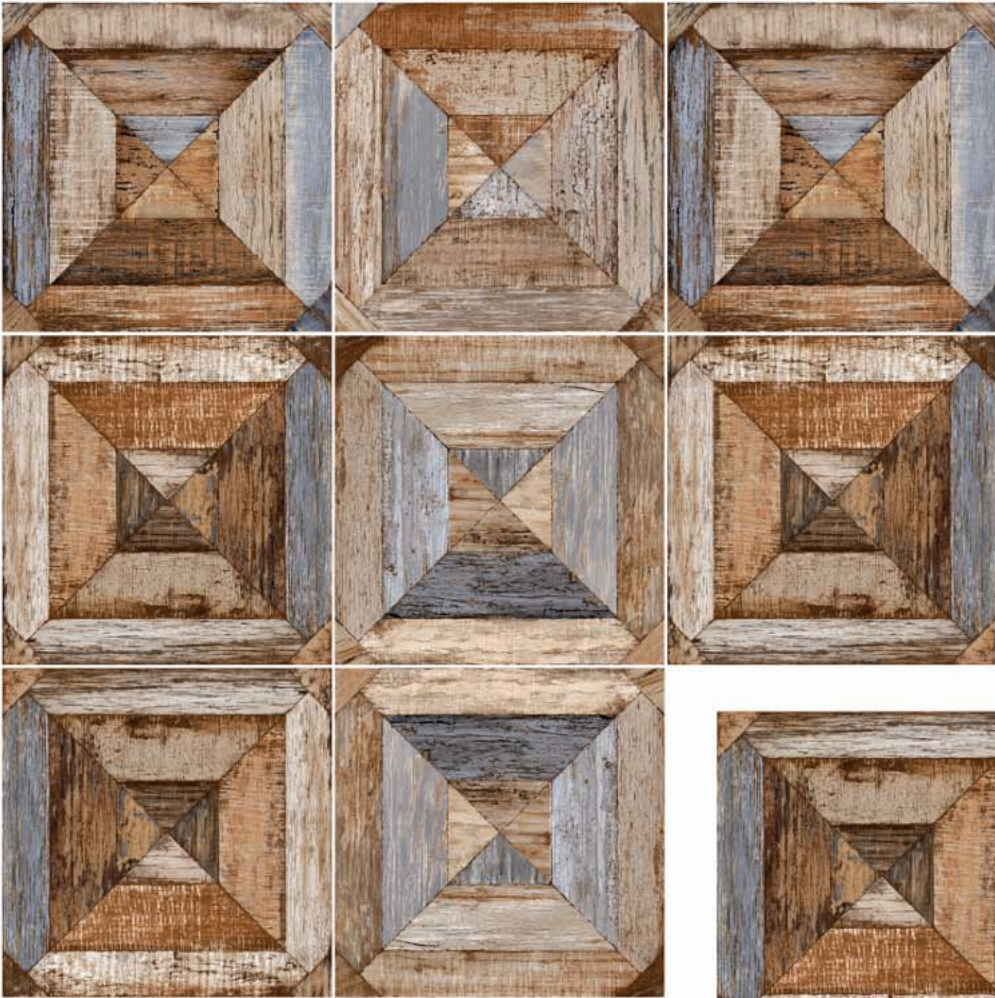

RUSTICWOOD

RUSTICWOOD

450X450RSW00 GP M
45x45 Rustic Wood